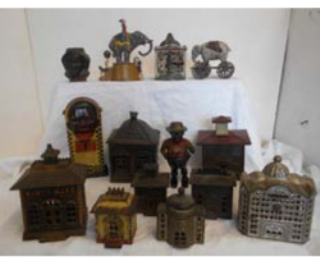

ESTATE RUGS: check website.

ABSENTEE OR PHONE BIDS CALL BEFORE AUCTION DAY 508-755-1377 OR 508-735-8268

TERMS: CASH-VISA-M/C-DISCOVER-KNOWN CHECKS W/ PROPER ID – AUCTIONEER RESERVES THE RIGHT TO HOLD MERCHANDISE UNTIL CHECK CLEARS. IN CASE OF INCLEMENT WEATHER ON DAY OF AUCTION – WILL RESUME NEXT DAY – SAME TIME

ALWAYS BUYING OR CONSIGNING QUALITY MERCHANDISE • DEALERS MUST HAVE SALES TAX CERTIFICATE

C/I Still Banks