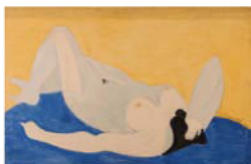

Lot #765 - Sally Michel
Avery "Pale Nude" 1963 oil

Lot #854 - James Abbot
McNeil Whistler Billings-
gate Etching

Lot #642 - Federico
Castellon The New
Robe II Lithograph
1939

Lot #732 - Francis
Komperda Industrial
Abstraction Pipes,
Valves, and Screws