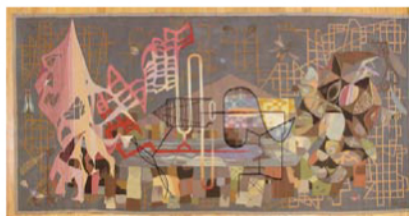

Lot #705 - Claude Idoux Unique Tapestry