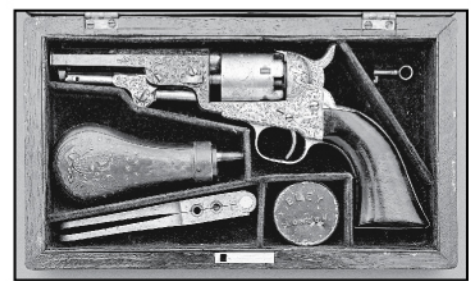

Superb **U.S. Model 1855 Brass Mounted Rifle** with Figure 8 Sight and Marked with "Q" ahead of Triggerguard

Fine **German Military Matchlock Musket** Ex. Roebing Collection

**Featuring seven rifles personally owned by Col. Townsend Whelen**

Col. Townsend Whelen's **Winchester "The First Model 52" Sporter Rifle**

Col. Townsend Whelen's **Custom James Howe 1903 Springfield Rifle**

Wonderful High Grade **U.S. Mounted Artillery Officer's Sword** by R.I. Brown of Boston

Superb **Hartley & Graham Cased Pair of Colt New Service Flattop Target Revolvers** Ex. Powell Collection

Fine Cased and **Factory Gustave Young Engraved Colt 1849 Pocket Model Revolver**

**CATALOGS**  
\$45 Ground  
\$60 Overnight