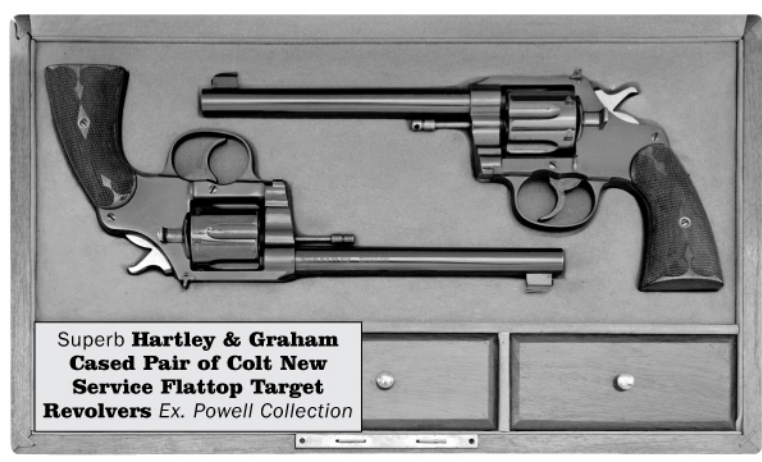

Superb **U.S. Model 1855 Brass Mounted Rifle** with Figure 8 Sight and Marked with "Q" ahead of Triggerguard

Fine **German Military Matchlock Musket** Ex. Roebing Collection

**Featuring seven rifles personally owned by Col. Townsend Whelen**

Col. Townsend Whelen's **Winchester "The First Model 52" Sporter Rifle**

Col. Townsend Whelen's **Custom James Howe 1903 Springfield Rifle**

Wonderful High Grade **U.S. Mounted Artillery Officer's Sword** by R.I. Brown of Boston

Superb **Hartley & Graham Cased Pair of Colt New Service Flattop Target Revolvers** Ex. Powell Collection

Fine Cased and **Factory Gustave Young Engraved Colt 1849 Pocket Model Revolver**

**CATALOGS**  
\$45 Ground  
\$60 Overnight