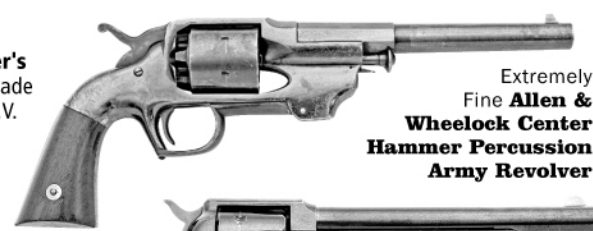

Very Fine **Remington Model 1875 Single Action Army Revolver**

Extremely Nice **Winchester "Double W" Cartridge Board** with intact backing and all cartridges