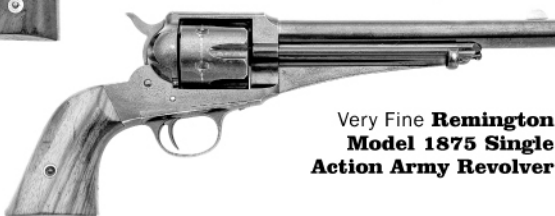

Col. Townsend Whelen's **Winchester "The First Model 52" Sporter Rifle**

Col. Townsend Whelen's **Custom James Howe 1903 Springfield Rifle**

Wonderful High Grade **U.S. Mounted Artillery Officer's Sword** by R.I. Brown of Boston

Superb **Hartley & Graham Cased Pair of Colt New Service Flattop Target Revolvers** Ex. Powell Collection

Fine Cased and **Factory Gustave Young Engraved Colt 1849 Pocket Model Revolver**

**CATALOGS**  
\$45 Ground  
\$60 Overnight

U.S. Leather and Bearskin **Dragoon Helmet by Smith Saddlery of Hartford** c. 1810 - Ex. William Guthman Collection

*Always seeking consignments of fine collectible firearms and related items!*

*This sale will feature a selection of 15 very rare Springfield Armory-manufactured swords including 1860 Staff & Fields, 1872 Cavalry Officers sabers, 1872 mounted Artillery sabers and a (West Point) Military Academy Cadet sword*

Extremely Rare **Springfield Armory U.S. General Officer's Sword** with special Toledo made blade for Brigadier General S.V. Benet, Chief of Ordnance

Extremely Fine **Allen & Wheelock Center Hammer Percussion Army Revolver**