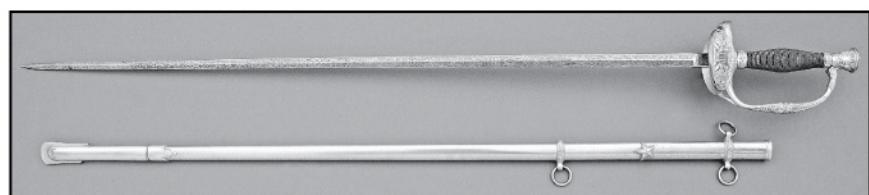

Col. Townsend Whelen's **Winchester "The First Model 52" Sporter Rifle**

Col. Townsend Whelen's **Custom James Howe 1903 Springfield Rifle**

Wonderful High Grade **U.S. Mounted Artillery Officer's Sword** by R.I. Brown of Boston

Superb **Hartley & Graham Cased Pair of Colt New Service Flattop Target Revolvers** Ex. Powell Collection

Fine Cased and **Factory Gustave Young Engraved Colt 1849 Pocket Model Revolver**

**CATALOGS**  
\$45 Ground  
\$60 Overnight

U.S. Leather and Bearskin **Dragoon Helmet by Smith Saddlery of Hartford** c. 1810 - Ex. William Guthman Collection

*Always seeking consignments of fine collectible firearms and related items!*

*This sale will feature a selection of 15 very rare Springfield Armory-manufactured swords including 1860 Staff & Fields, 1872 Cavalry Officers sabers, 1872 mounted Artillery sabers and a (West Point) Military Academy Cadet sword*