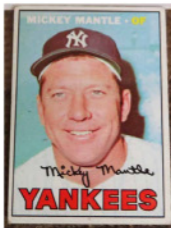

# ANTIQUQUE & COLLECTIBLE ESTATE AUCTION

438 NY Route 20

New Lebanon, NY, 12125

Preview: 10 am • Start: 4 pm

Approx. 100 Antique Box lots Starting at 4 pm with  
the Antique Auction to Follow Immediately After