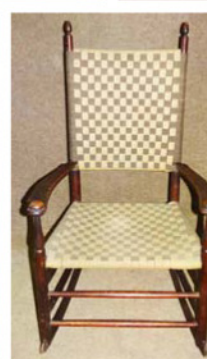

FURNITURE: 1880's Oak Carved Curved Glass Side by Side; 1880's Oak Chest of Drawers; 1880's Carved Oak Curved Glass China; Mahog Inlaid Dining Table w/Flowers & 2 Leaves; **Burled Mahog Writing Desk;** Mahog Carved Serving Table; Mahog Queen Anne Style Tea Table; **Mahog 5' Dovetailed Blanket Box;** Carved French Arm Chair; **1880's Mahog Claw Ft Curved Glass China;** Pr of Mahog Oriental Upholst Arm Chairs; **Cherry 1830's 2 Drwr Stand;** Cherry 1790's Tri-Leg Candle Stand; Cherry 1790's Tri-Leg Candle Stand in Red; 1830's Tin Tole Ptd Tray w/Train Ptg on Stand; **Pr of Cast Iron Garden Urns on Bases;** Marble Top 5' Bakers Table; **Leather Chesterfield Sleeper Settee;** Iron & Capiz Shell Dressing Screen; Iron Cheval Mirror; **White Marble Iron Patio Table w/4 Chairs;** Octagon Top Iron Patio Table & (6) Chairs; **1880's Walnut 4 Tier Mirrored Curio Shelf;** 1880's Walnut Marble Top Hall Stand; 1880's Walnut 5 Tier Corner Curio; 1780's Double Wagon Seat in Yellow & Black Pt; **1830's Pine 1 Door Cupboard;** 1790's Pine Blanket Box in Red Pt; **1770's Pine Tavern Table in Green Pt;** 1760's Pine Stretcher Based Tavern Table; 1880's Windsor Chair in Red Pt; **Large 1880's Pine Book Shelf;** Faux Ptd Console Stand w/Colums...etc. **MID CENTURY ITEMS TO INC:** Pr of Chrome Barcelona Style Chairs; **Knoll Chrome & Leather Barcelona Ottoman;** Leather & Chrome Arm Chair; **Set of (4) Leather & Chrome Arm Chairs;** Pr of Plastic Arm Chairs; Enameled Plates; **4' Panther Sculpture;** Tile Horse Picture; Vintage Wire Dress Form; **Pr of Curtis Jere' Tennis Chair Bookends;** Telefonken Vintage Radio w/ Speakers; **Silver? Hand Hammered Bowl;** Silver Swan Art Deco Fan; **Pr of Panther TV Lamps;** Rare Al Hirschfeld Signed Litho of Mae West; Modern Art Ptg of Woman by Brzoktoski; Landscape Ptg by Phillip Karmel; **Pencil Drawing of Man by McKenzie;** (2) Joan Miro Prints; **Signed Leroy Neiman Serigraph of Bjorn Borg, Tennis Player;** Rare UCLA Picasso Exhibition Poster; Bull Fighter Ptg; **Enamel Cat Picture;** (4) Picasso Lithographs; Matisse Lithograph; **Chrome 3 Light Floor Lamp;** Pr of Chrome & Glass Shelves...etc. **SHAKER TO INC:** #3 Armed Rocker, **Rare Signed Freegit Wells Watervliet 1840's Shaker Rocker,** (2) #3 Rockers w/Original Tape Seats, #3 Rocker w/ Shawl Bar, 1790's Mt. Lebanon Ladderback Chair, **Canted Footstool,** 10 1/2" Oval 4 Finger Box, **Large Round Lap Finger Jointed Covered Box,** Splint Basket, (2) Small Round Boxes, **North Family Enfield Stamped Wooden Pail in Blue Pt,** North Family Enfield Stamped Wooden Pail in Red Pt, **Set of (3) Peg Racks,** (2) Wooden Dippers, **Wooden Niddy Noddy,** Wooden Grain Shovel, Brushes, Wooden Bucket in Yellow, **Pie Lifters,** Strainers, Wooden Scoop, Carrier w/Utensils...etc. **PAINTINGS:** Large 1880's Watercolor Ptg of Flowers; 1886 Beach Ptg by Collins; **Listed Artist Everett Woodson Landscape Ptg;** 1890's Rockport School Ocean Ptg; **Oil of Wheatfield by Putton; \$20,000.00 Edwin De Year Bouyant Watercolor of Flowers;** Set of (6) Pub Caricature Ptg; Newburgh Steamship Ptg; (2) Reverse on Glass Ptg of NY University; 1640 Meeting of Rulers Engraving; **Tryptic Etching of Nudes...**etc. 1890's Ornate Gilt 45" x 37" Frame; **1890's Ornate Gilt 37" x 27" Frame;** Folk Art Wooden Ptd U.S. Flag; Wooden Ptd "Dry Goods" Sign; Wooden Ptd "\$10 Result Pool" Sign; Stained & Leaded Glass Window; **Large 5' Etched Mirror;** 1830's Gilt 2 Part Reverse Ptd Mirror; **LOCAL ITEMS OF INTEREST:** 1870'S Ghent NY Map, 1870's Austerlitz NY Map; **Columbia County NY Fruit Label in Frame;** Hudson NY Advertising Drug Store Print; (2) **1862 Kinderhook NY Bank Notes;** 1806 Catherine De Well Stuyvesant Falls NY Sampler; **Pittsfield MA Blythewood Farms Clydesdale Horses Banner;** **STONEWARE:** Whites Utica 1880 Crock w/Blue Flower; 1840 Mead Ovoid Crock w/Blue; **L. Norton 1833 Ovoid Crock w/Blue;** 1826 Boyton Troy NY Ovoid Crock w/Blue; **Clark & Fox 1829 Ovoid Jug w/Blue;** (3) 1790-1820's Ovoid Jugs; **1876 Whites Utica Crock**