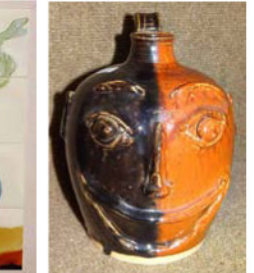

FURNITURE: 1880's Oak Carved Curved Glass Side by Side; 1880's Oak Chest of Drawers; 1880's Carved Oak Curved Glass China; Mahog Inlaid Dining Table w/Flowers & 2 Leaves; **Burled Mahog Writing Desk;** Mahog Carved Serving Table; Mahog Queen Anne Style Tea Table; **Mahog 5' Dovetailed Blanket Box;** Carved French Arm Chair; **1880's Mahog Claw Ft Curved Glass China;** Pr of Mahog Oriental Upholst Arm Chairs; **Cherry 1830's 2 Drwr Stand;** Cherry 1790's Tri-Leg Candle Stand; Cherry 1790's Tri-Leg Candle Stand in Red; 1830's Tin Tole Ptd Tray w/Train Ptg on Stand; **Pr of Cast Iron Garden Urns on Bases;** Marble Top 5' Bakers Table; **Leather Chesterfield Sleeper Settee;** Iron & Capiz Shell Dressing Screen; Iron Cheval Mirror; **White Marble Iron Patio Table w/4 Chairs;** Octagon Top Iron Patio Table & (6) Chairs; **1880's Walnut 4 Tier Mirrored Curio Shelf;** 1880's Walnut Marble Top Hall Stand; 1880's Walnut 5 Tier Corner Curio; 1780's Double Wagon Seat in Yellow & Black Pt; **1830's Pine 1 Door Cupboard;** 1790's Pine Blanket Box in Red Pt; **1770's Pine Tavern Table in Green Pt;** 1760's Pine Stretcher Based Tavern Table; 1880's Windsor Chair in Red Pt; **Large 1880's Pine Book Shelf;** Faux Ptd Console Stand w/Colums...etc. **MID CENTURY ITEMS TO INC:** Pr of Chrome Barcelona Style Chairs; **Knoll Chrome & Leather Barcelona Ottoman;** Leather & Chrome Arm Chair; **Set of (4) Leather & Chrome Arm Chairs;** Pr of Plastic Arm Chairs; Enameled Plates; **4' Panther Sculpture;** Tile Horse Picture; Vintage Wire Dress Form; **Pr of Curtis Jere' Tennis Chair Bookends;** Telefonken Vintage Radio w/ Speakers; **Silver? Hand Hammered Bowl;** Silver Swan Art Deco Fan; **Pr of Panther TV Lamps;** Rare Al Hirschfeld Signed Litho of Mae West; Modern Art Ptg of Woman by Brzoktoski; Landscape Ptg by Phillip Karmel; **Pencil Drawing of Man by McKenzie;** (2) Joan Miro Prints; **Signed Leroy Neiman Serigraph of Bjorn Borg, Tennis Player;** Rare UCLA Picasso Exhibition Poster; Bull Fighter Ptg; **Enamel Cat Picture;** (4) Picasso Lithographs; Matisse Lithograph; **Chrome 3 Light Floor Lamp;** Pr of Chrome & Glass Shelves...etc. **SHAKER TO INC:** #3 Armed Rocker, **Rare Signed Freegit Wells Watervliet 1840's Shaker Rocker,** (2) #3 Rockers w/Original Tape Seats, #3 Rocker w/ Shawl Bar, 1790's Mt. Lebanon Ladderback Chair, **Canted Footstool,** 10 1/2" Oval 4 Finger Box, **Large Round Lap Finger Jointed Covered Box,** Splint Basket, (2) Small Round Boxes, **North Family Enfield Stamped Wooden Pail in Blue Pt,** North Family Enfield Stamped Wooden Pail in Red Pt, **Set of (3) Peg Racks,** (2) Wooden Dippers, **Wooden Niddy Noddy,** Wooden Grain Shovel, Brushes, Wooden Bucket in Yellow, **Pie Lifters,** Strainers, Wooden Scoop, Carrier w/Utensils...etc. **PAINTINGS:** Large 1880's Watercolor Ptg of Flowers; 1886 Beach Ptg by Collins; **Listed Artist Everett Woodson Landscape Ptg;** 1890's Rockport School Ocean Ptg; **Oil of Wheatfield by Putton; \$20,000.00 Edwin De Year Bouyant Watercolor of Flowers;** Set of (6) Pub Caricature Ptg; Newburgh Steamship Ptg; (2) Reverse on Glass Ptg of NY University; 1640 Meeting of Rulers Engraving; **Tryptic Etching of Nudes...**etc. 1890's Ornate Gilt 45" x 37" Frame; **1890's Ornate Gilt 37" x 27" Frame;** Folk Art Wooden Ptd U.S. Flag; Wooden Ptd "Dry Goods" Sign; Wooden Ptd "\$10 Result Pool" Sign; Stained & Leaded Glass Window; **Large 5' Etched Mirror;** 1830's Gilt 2 Part Reverse Ptd Mirror; **LOCAL ITEMS OF INTEREST:** 1870'S Ghent NY Map, 1870's Austerlitz NY Map; **Columbia County NY Fruit Label in Frame;** Hudson NY Advertising Drug Store Print; (2) **1862 Kinderhook NY Bank Notes;** 1806 Catherine De Well Stuyvesant Falls NY Sampler; **Pittsfield MA Blythewood Farms Clydesdale Horses Banner;** **STONEWARE:** Whites Utica 1880 Crock w/Blue Flower; 1840 Mead Ovoid Crock w/Blue; **L. Norton 1833 Ovoid Crock w/Blue;** 1826 Boyton Troy NY Ovoid Crock w/Blue; **Clark & Fox 1829 Ovoid Jug w/Blue;** (3) 1790-1820's Ovoid Jugs; **1876 Whites Utica Crock**