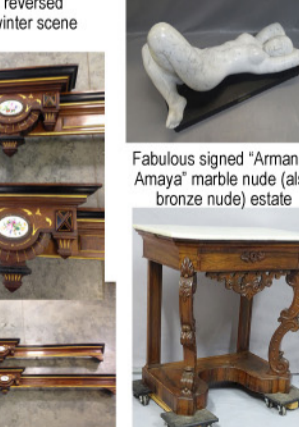

Rosewood "Meeks" marble top pier table (estate)