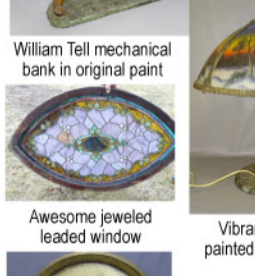

Awesome jeweled leaded window