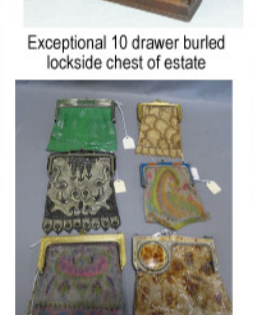

Dozens of fine bags

Lg 21" Handel leaded tulip floor lamp (estate)