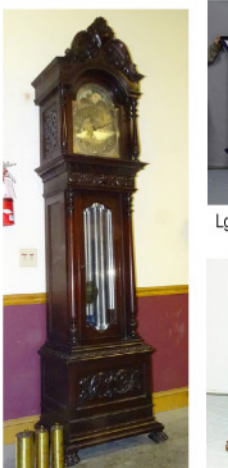

Spectacular 8 1/2" Herschedese grandfather clock

Pristine walnut "Corticelli" silk spool cabinet

Pristine walnut "Corticelli" silk spool cabinet

Spectacular 8 1/2" Herschedese grandfather clock