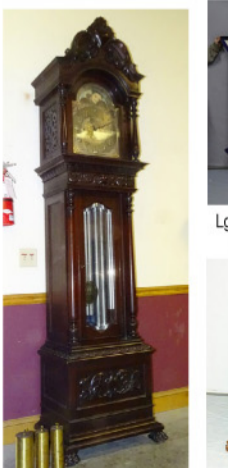

Pristine walnut "Corticelli" silk spool cabinet

Spectacular 8 1/2" Herschedese grandfather clock

Pristine walnut "Corticelli" silk spool cabinet

Spectacular 8 1/2" Herschedese grandfather clock