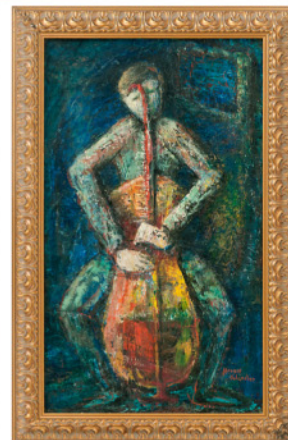

WINTER MARKET AUCTION

Saturday, **FEBRUARY 27, 2016**, at 10:00 am

On view: Friday, Feb. 26th, 10:00 am to 5:00 pm & morning of sale, starting at 8:45 am

Works of Art by: J. Gifford, E.W. Greacen, G.A. Reckhard, H. Rittenberg, A. LHote, W.P. Stubbs, J.M. Bowkett, F.H. Smith, J. Salabet, E. Coffee, Wm Littlefield, E. Principato, Wm Paskell, S. Roffo, American & Continental Schools, & more. **Antique American:** Hepplewhite sideboard & card table, pair of Queen Anne side chairs, Federal sideboard & card table, Sheraton sewing table; Geo III breakfront & diminutive sideboard, Irish tilt-top tea table. Eldred Wheeler Queen-size bed, D.R. Dimes two-part corner cupboard, set of eight Federal-style dining chairs, brass-bound campaign chest & more. **Pottery & porcelain:** Herend "Green Chinese Bouquet" dinner service, pair of faience panels, several Zsolnay eosin-glazed pieces, Meissen, Boulenger-Hautin plates, Sevres, Delft, Weller, KPM, Rockingham lion figure, Dresden & more. **Prints** by: A. Botello, Sister M.C. Kent, C. Marca-Relli, G.H. Grant, A. Archipenko, J. Stobart, & others. **Silver:** Gorham includes flatware service in "Strasbourg", two silver trays & six-piece plated tea set, Alvin Co. flatware services, hollowware items. **Glass:** Louis Comfort Tiffany gold favrile cordials (set of twelve), sherbets (set of ten), goblets (set of four), and champagne coupes (set of five), two Ed Nesteruk Studio sculptures, K. Carder Studio head of a man, H. Dieupart vase,