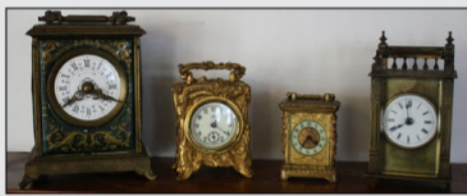

Part of large collection of clocks