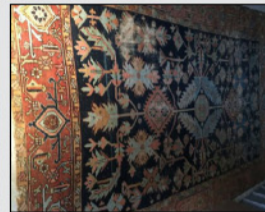

We are pleased to offer our annual March Two Session Antique Estates Auction featuring hundreds of quality pieces including items drawn from Chestnut Hill, Back Bay Boston, Nantucket, Dedham, and Brighton with selected additions... Partial contents of fine Milton home just arriving (photos will be on web)...The March auction will feature many lots of fine furniture and accessories all ready to go into home, shop or collection. Nice selection of antique American, English, French furniture, fine porcelain and glass, orientalia, Clock collection, paintings and prints, pottery, silver, train collection and more. Hundreds of fresh to the market offerings. DUE TO EARLY DEADLINE this is very partial listing. Please visit our website at www.coylesauction.com for the most up to date listings and photos.