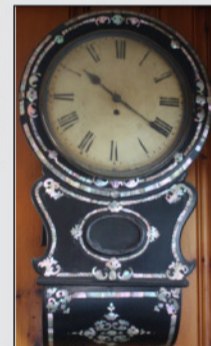

Session 2

Antique Philadelphia chest with bold ogee bracket base and original brass

Part of large collection of clocks

Watercolor scene of woods by Mary Bryan

Antique inlaid three drawer chest

Pair of cranberry floral lustres

Sterling silver including leaf dishes, flatware, etc.

Oil on canvas of cattle signed Henry Garland

Herend porcelain including tureen

Bronze figural covered urn

Six black painted Lindom dining chairs

One of two Gustavian parlor sets with fine upholstery

Weight driven banjo clock with ships

Lovely 3 pc porcelain tea set with children

Two ornate brass and crystal regulator clocks

Nice grouping nice oak furniture

Gilt figural clocks

Natalie Johnson landscape with house oil on canvas