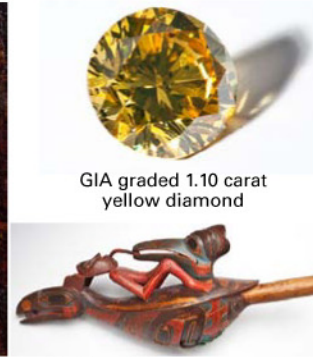

Marie Laurencin
(French, 1883-1956)

Italian handpainted curio cabinet

Dream stone table screen

Tiffany Lamp

David Burliuk (Russian-American, 1882-1967)

GIA graded 1.10 carat yellow diamond

Northwest Coast raven rattle