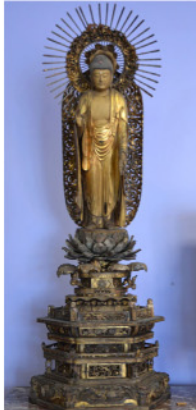

Carved and lacquered Japanese Buddha, 48" h, 18" w, 19th c or earlier