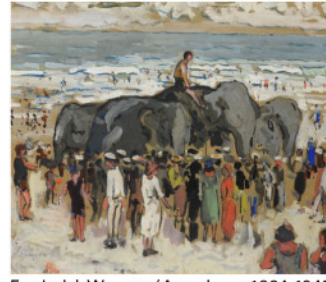

4 tall case clocks: L to R: Joseph Wills, Philadelphia; Thomas Crow, Wilmington, DE; 9 tube Herchedes w/mercury jar pendulum; Morgan Hollinshead, NJ

57 pcs Whiting Lily pattern flatware, 68.56TO

Wharton Esherick, woodcut, "Solomon had a Vineyard", 1 of 3

9x12 Sarouk from approx. 40 oriental carpets

Frederick Wagner (American, 1864-1940), gouache on paper, Crowd on Beach with Elephants, 18" x 21-1/2"

Graham Sutherland (English, 1903-1980), etching, "The Meadow Chapel", 1928

Mildred Miller (American, 1892-1964), o/c, Still Life with Flowers, Teacup, and Fruit, 36" x 32"

Cut paper silhouette of young African American Girl, 7-3/8" x 6" overall, in rosewood veneer frame, c 1840-60