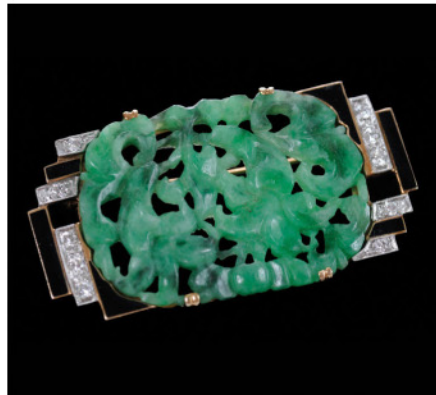

CONTINENTAL

- Claude Joseph Vernet, *View at Tivoli*
- Continental Furniture, Tapestry, Bronzes, Sculpture, Silver, Decorative Accessories
- Federico del Campo, *A Venetian View of the Canal della Giudecca*

MODERN

- LaVerne Tao Table
- Rare and Near Complete Popeye the Sailor and Casper the Friendly Ghost Cartoon Storyboard Drawings
- Jensen and Contour Silver
- Also Ida Kohlmeyer, Marc Chagall

JEWELRY

- 3.54 Carat Diamond Ring
- Art Deco Oscar Caplan Jade Brooch
- Fine Custom Pearl Necklace
- Also including David Webb bracelet, Tiffany, Cartier, Rolex, 4.86 Carat Round Brilliant Diamond

ANCIENT

- Egyptian Limestone Reliefs, Headrest, Archaic Vessels, Roman Mosaic

ASIAN

- Jie Wei Zou, *Jeannie with Love Birds*
- Three Fan Zeng Scrolls, Enamelled and Carved Porcelain Room Screen

AMERICAN AND SOUTHERN

- Only Known Portrait of James Wright, Third Royal Governor of Georgia
- Charleston Federal Inlaid Two Drawer Server
- Rare Portrait of a Boy, Attributed to John Blunt
- Also Gilbert William Gaul, William Melton Halsey