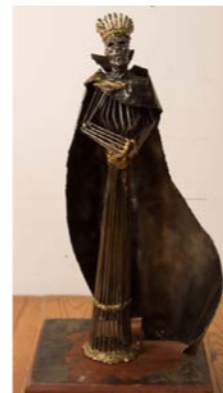

Nicola Simbari (Italian, 1927 - 2012)
"Ida" Acrylic on Canvas

Brutalist Steel
Crane Statue

Emily Fishman Whale Sculpture,
Exotic Hardwood

George Nakashima
Free-Form Coffee Table

King Wraith Style Metal
Sculpture

Larry Edwardson
(American, 1904 - 1995)
"St. Louis Basilica"
Oil on Board

Southwestern Sterling & Turquoise
Estate Jewelry Collection

Bremo Auctions

Saturday, February 20, 2016
10:00am EST

Mid-Century Modern & Decorative Arts Auction