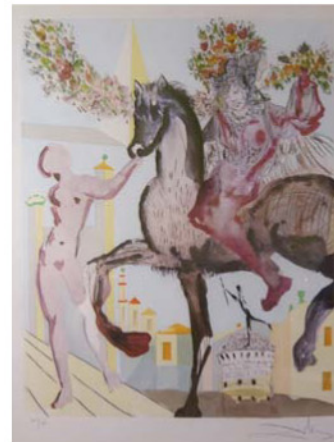

YURI KRASNY
ORIGINAL GOUACHE ON PAPER

MUGHAL JEWELLED JADE DAGGER w SHEATH

ANTIQUE CHINESE SILVER, ENAMEL
& GEMSTONE DEER w CARRIAGE

PABLO PICASSO VISAGE
À LA GRILLE CHARGER

BREITLING MENS 3ctw
DIAMOND SS CROSSWIND
WATCH

ANGEL BOTELLO
LITHOGRAPH
SIGNED & NUMBERED 117/150

ERTE BRONZE TITLED
"IRAS"
SIGNED & NUMBERED

SALVADOR DALI
"THE FLOWERED HORSEMAN"
SIGNED LITHO 264/300

Now
Accepting
Consignments
for our
March 23rd
Decorative
Arts Sale