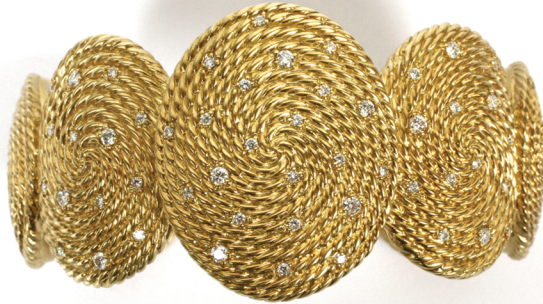

DuMoartelles

VIEW ENTIRE CATALOG ONLINE

March 18th-20th Auction

2073 LOUIS XV AUBUSSON ARMCHAIRS, 19TH C., FOUR, EX ANNA THOMPSON DODGE ESTATE

2040 AFTER DONATELLO, BRONZE SCULPTURE, H 23", L 23"

2019 JOHN (GIOVANNI) CALIFANO, OIL ON CANVAS, H 34", W 52"

2020 MATHIAS ALTEN (AMERICAN, 1871-1938), OIL ON BOARD, H 10", W 13"

2057 2.89 CT. DIAMOND & PLATINUM RING. GIA CERT

2083 TADEUSZ AJDUKIEWICZ (POLISH, 1852-16), OIL ON CANVAS, H 18", W 26"

1045 DAVID YURMAN, 18KT YELLOW GOLD & DIAMONDS BANGLE BRACELET