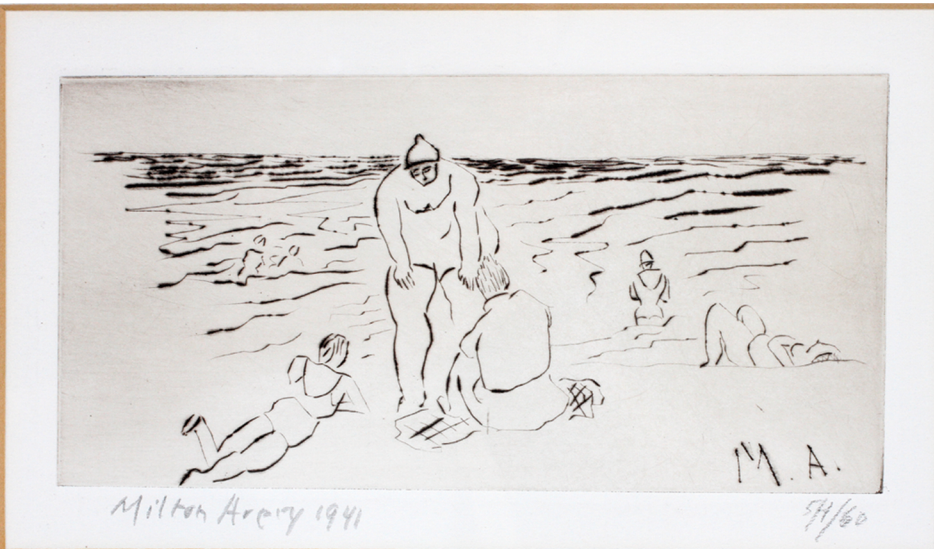

2086 A. BAUMGARTNER-STOILOFF (AUSTRIAN, 1850-1924), OIL ON CANVAS, H 27", W 42"

2085 WIKTOR MAZUROWSKI (POLISH, 1859-1944), OIL ON CANVAS, H 17", W 26"

2027 DAN NAMINGHA (NATIVE AMERICAN, 1950), ACRYLIC ON CANVAS, 40" X 96"

2029 RICHARD DIEBENKORN
ETCHING & AQUATINT,
1986, #7/35, 19 1/2" X 30"

2030 RICHARD DIEBENKORN
ETCHING & AQUATINT,
1986, #7/60, 12 1/2" X 21"

2008 FILIPPO INDONI
(ITALIAN, 1800-1884)
OIL ON CANVAS, 1878, 30" X 24"

2017 GEORGE DE FOREST BRUSH
(US 1855-1941),
OIL ON WOOD PANEL, 22" X 17"

2023 MYRON BARLOW
(AMERICAN, 1873-1937),
OIL ON CANVAS, 1907, 32" X 26"

2088 HENRI DE BREVAL,
(FRENCH, 19th/20th C.)
OIL ON CANVAS, 25" X 19"

2038 HENRY OSSAWA TANNER
(AMERICAN, 1859-1937),
DRAWING

2035 MILTON AVERY, DRYPOINT ON PAPER,
1941 H 4.2", W 8.5", "BATHERS"

2037 HENRY OSSAWA TANNER
(AMERICAN, 1859-1937),
DRAWING