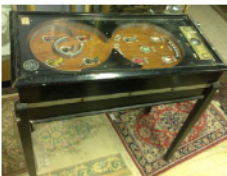

1933 Gottlieb Brokers Tip Pinball Machine