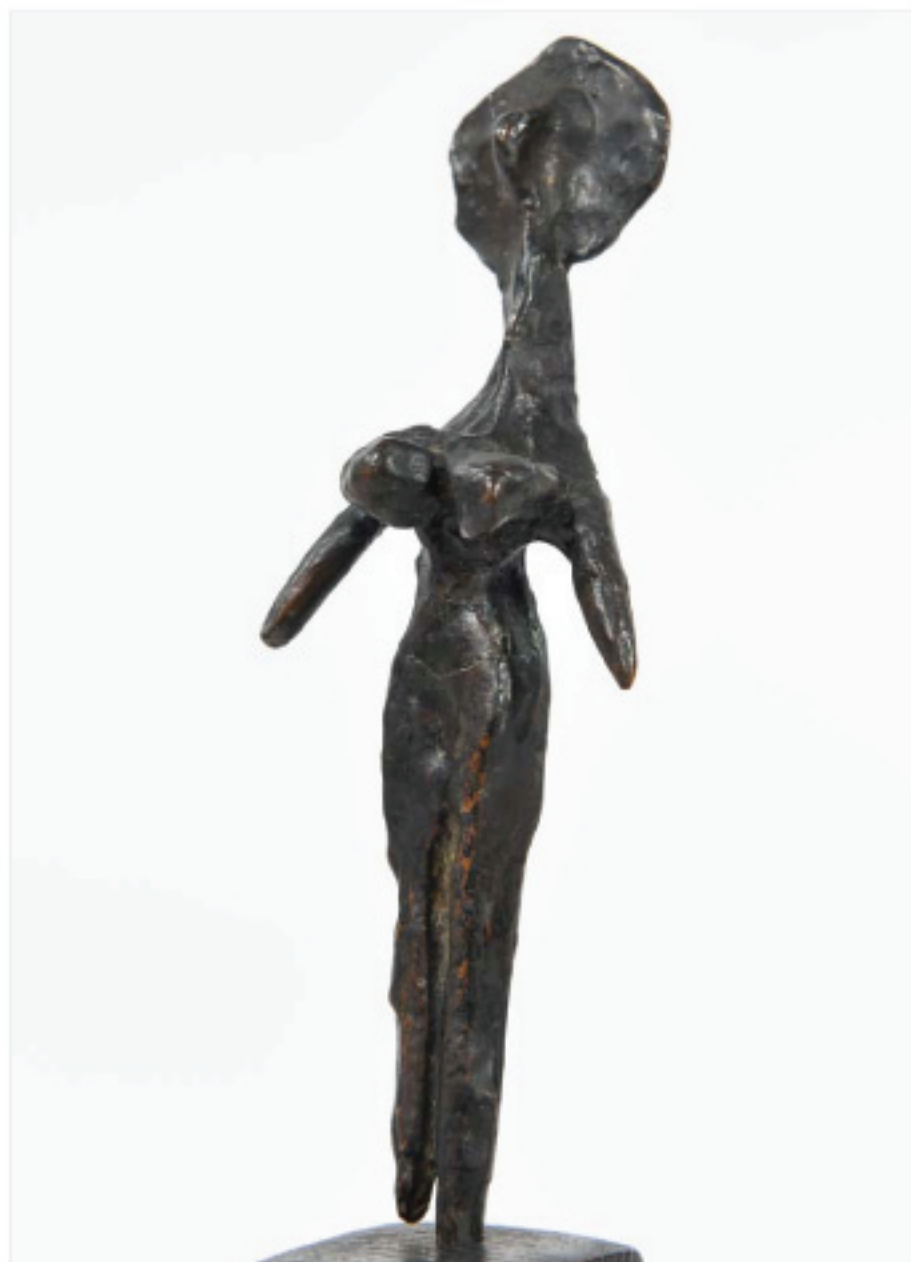

# WESTPORT AUCTION

KAREL APPEL "COUPLE IN WOOD"  
(DUTCH 1921- 2006)

WALTER LAMB  
BRONZE CHAISE LOUNGE

WILLIAM ANDRUS  
'SOFT SEATING' SUITE

ROBIN DAY  
'RECLINING' LOUNGE CHAIR

PABLO PICASSO BRONZE  
'FEMME DEBOUT'

MILO BAUGHMAN  
PAIR OF LOUNGE CHAIRS

WILLIAM BOWIE  
BRUTALIST WALL SCULPTURE

VLADIMIR KAGAN  
'CLOUD' SOFA

PAUL EVANS  
PATCHWORK COFFEE TABLE

WILLIAM HINN  
SCULPTURAL CABINET

PATEK PHILIPPE  
GOLD MENS WRISTWATCH