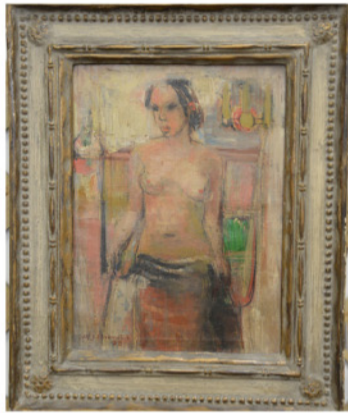

NADEAU'S

AUCTION GALLERY

Antiques, Primitives, Custom, and Decorative Accessories Auction

Saturday January 23, 2016 at 10:30 am

Including items from the Americana Collection of Credit Suisse, Madison Ave, New York

Alf Jorgen Stromsted