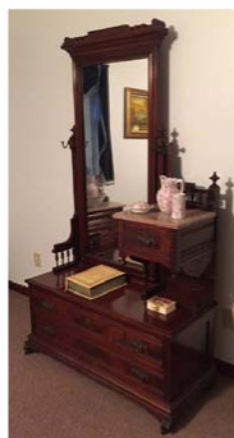

MICHAEL'S AUCTION SERVICE

Presents

HUGE MULTI-ESTATE AUCTION

Sunday, January 24, 9:30 am

Preview Saturday, January 23, 2:00 pm to 5:00 pm, and Sunday at 8:30 am

Located at the Quality Inn and Suites (formerly Days Inn), Just Off I88, Exit 23, Schoharie, NY. Take Route 30A South ¼ Mile, Turn Right at Dunkin Donuts (where everything has been moved for sale convenience).

Due to health reasons, we are selling the entire furnishings from the home of Helen Dufel, wife of the late Milt Dufel of Tribes Hill, NY, who was an Historian, Collector of Antiques and Mohawk Valley Memorabilia; along with the furnishings of a Clifton Park home (owner has moved to assisted living). Exceptional furnishings and accessories along with a 1998 Buick LeSabre Custom 4-door Automobile.

Order of Sale: 9:30 am – Household Smalls, Collectibles, Tools, etc. • 11:45 am – Automobile • 12:00 Noon – Furnishings and Accessories

Partial Listing and Highlights: Super 3 pc. Wal. Vict. Marble Top Bedroom Set (complete) (Must See), Walnut Vict. Finger Carved Sofa, exceptional Empire Roseback Sofa, Oak Standard "Slave" Electric Time Clock (5'), Wal. Sessions Tall Case Clock, Beautiful Floral Shade Vict. Hanging Kitchen Lamp, Cranberry Opalescent Hanging Hall Light w/Prisms, Wal. Vict. Marble Top Coffee Table, "Stanley's" Patent #2 Parlor Stove (very ornate), Early Pine 2 Door Country Cupboard, 2 Pine Blanket Chests (1 Grain Painted – both w/Shaped Feet), Early Ptd. Pine Dome Top Chest in Old Paint, early Comb. Ptd. Dec. Chest, Pine Step Back Cupboard, Massive Oak 4 Drawer Dresser w/Heavy Brass Pulls and Matching Commode, several Cherry 1 Drawer Stands, Exceptional Wal. Vict. 4 Drawer Chest w/Tear Drop Pulls, Mah. Claw and Ball Foot Tilt Top Stand, Sheraton Cherry Chest, 41" x 38" Framed Embroidered Silk "Kutani" Crane, several Banquet and GWTW Lamps, Pr. Bohemian Floral Cut Font Marble Base Lamps, Pr. Brass "Duplex" Lion and Cherub Base Oil Lamps (converted), High-Back Q.A. Wing Chair w/Shell Carved Legs, Blue Decorated Stoneware, Marble Hiawatha Bust, German Cuckoo Clock, Banjo Clock, Ansonia Mantle Clock, Iron Case Mantle Clock, 5 pc. Wash Bowl Set, Oak Square Glass China Closet, Quantity Old Post Cards, Ephemera, several sets Books, some Historical, Cookbooks, Mah. Single Door Bookcase, Hancock and English Political Cloth Banner, Cherry 8 Pc. "Pennsylvania House" Dining Room Set, Maple 9 Pc. Maple Dining Room Set consisting of Stretcher Base Table, 6 Arrow back Chairs, Server and China Cabinet, Sofa (White), several Early Oil Lamps, group Wooden Adv. Boxes, 2 Pine 3 Drawer Chests (1 w/carved Pulls), group old Adv. Tins, Wooden Firkin, Iron Horse Hanging Lamp, early Candle Box, group Farm Toy and Vintage Games, Marble Top Candle Stand, several exceptional pcs. Cut Glass, Waterford, set Alfred Meakin Fair Winds Pattern China, several

Vict. Framed Mirrors (v.nice), "Ebel" 5 pc. Wicker Style Porch Set (like new), Electrolux "Lux Classic" Vac. w/all attachments (like new), Majolica Umbrella Holder, several beautiful Silver Plated Vict. Tea Sets, large Sterling Bowl dated 1878, group early Splint Baskets, 1842 Map of NY State, early unusual Flax Wheel, Country Pine Work Table, several early Brass Land Bells (various sizes), Candle Mold, Kitchen Primitives, Costume Jewelry, GE Heavy Duty Automatic Dryer, PLUS 1998 Buick LeSabre Custom 4-Door Automobile (Leather Interior, Exc. Running Condition, Power Seats, Windows, etc. 91,000 Miles, Very Clean – Garaged) Estate Vehicle; along with the hundreds of other items and a vast amount of boxes still to be unpacked. No question there will be many surprises – over 500 lots of quality furnishings and accessories, all selling with absolutely No Reserves.

Terms: Cash or Personal Check w/Proper ID. 12% Buyer's Premium. Refreshments Available. Sorry, we do not accept Credit Cards.

Sale Conducted By: