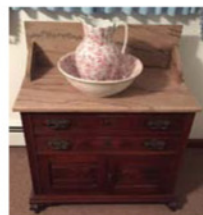

MICHAEL'S AUCTION SERVICE

Presents

HUGE MULTI-ESTATE AUCTION

Sunday, January 24, 9:30 am

Preview Saturday, January 23, 2:00 pm to 5:00 pm, and Sunday at 8:30 am

Located at the Quality Inn and Suites (formerly Days Inn), Just Off I88, Exit 23, Schoharie, NY. Take Route 30A South ¼ Mile, Turn Right at Dunkin Donuts (where everything has been moved for sale convenience).

Due to health reasons, we are selling the entire furnishings from the home of Helen Dufel, wife of the late Milt Dufel of Tribes Hill, NY, who was an Historian, Collector of Antiques and Mohawk Valley Memorabilia; along with the furnishings of a Clifton Park home (owner has moved to assisted living). Exceptional furnishings and accessories along with a 1998 Buick LeSabre Custom 4-door Automobile.

Order of Sale: 9:30 am – Household Smalls, Collectibles, Tools, etc. • 11:45 am – Automobile • 12:00 Noon – Furnishings and Accessories

Partial Listing and Highlights: Super 3 pc. Wal. Vict. Marble Top Bedroom Set (complete) (Must See), Walnut Vict. Finger Carved Sofa, exceptional Empire Roseback Sofa, Oak Standard "Slave" Electric Time Clock (5'), Wal. Sessions Tall Case Clock, Beautiful Floral Shade Vict. Hanging Kitchen Lamp, Cranberry Opalescent Hanging Hall Light w/Prisms, Wal. Vict. Marble Top Coffee Table, "Stanley's" Patent #2 Parlor Stove (very ornate), Early Pine 2 Door Country Cupboard, 2 Pine Blanket Chests (1 Grain Painted – both w/Shaped Feet), Early Ptd. Pine Dome Top Chest in Old Paint, early Comb. Ptd. Dec. Chest, Pine Step Back Cupboard, Massive Oak 4 Drawer Dresser w/Heavy Brass Pulls and Matching Commode, several Cherry 1 Drawer Stands, Exceptional Wal. Vict. 4 Drawer Chest w/Tear Drop Pulls, Mah. Claw and Ball Foot Tilt Top Stand, Sheraton Cherry Chest, 41" x 38" Framed Embroidered Silk "Kutani" Crane, several Banquet and GWTW Lamps, Pr. Bohemian Floral Cut Font Marble Base Lamps, Pr. Brass "Duplex" Lion and Cherub Base Oil Lamps (converted), High-Back Q.A. Wing Chair w/Shell Carved Legs, Blue Decorated Stoneware, Marble Hiawatha Bust, German Cuckoo Clock, Banjo Clock, Ansonia Mantle Clock, Iron Case Mantle Clock, 5 pc. Wash Bowl Set, Oak Square Glass China Closet, Quantity Old Post Cards, Ephemera, several sets Books, some Historical, Cookbooks, Mah. Single Door Bookcase, Hancock and English Political Cloth Banner, Cherry 8 Pc. "Pennsylvania House" Dining Room Set, Maple 9 Pc. Maple Dining Room Set consisting of Stretcher Base Table, 6 Arrow back Chairs, Server and China Cabinet, Sofa (White), several Early Oil Lamps, group Wooden Adv. Boxes, 2 Pine 3 Drawer Chests (1 w/carved Pulls), group old Adv. Tins, Wooden Firkin, Iron Horse Hanging Lamp, early Candle Box, group Farm Toy and Vintage Games, Marble Top Candle Stand, several exceptional pcs. Cut Glass, Waterford, set Alfred Meakin Fair Winds Pattern China, several

Vict. Framed Mirrors (v.nice), "Ebel" 5 pc. Wicker Style Porch Set (like new), Electrolux "Lux Classic" Vac. w/all attachments (like new), Majolica Umbrella Holder, several beautiful Silver Plated Vict. Tea Sets, large Sterling Bowl dated 1878, group early Splint Baskets, 1842 Map of NY State, early unusual Flax Wheel, Country Pine Work Table, several early Brass Land Bells (various sizes), Candle Mold, Kitchen Primitives, Costume Jewelry, GE Heavy Duty Automatic Dryer, PLUS 1998 Buick LeSabre Custom 4-Door Automobile (Leather Interior, Exc. Running Condition, Power Seats, Windows, etc. 91,000 Miles, Very Clean – Garaged) Estate Vehicle; along with the hundreds of other items and a vast amount of boxes still to be unpacked. No question there will be many surprises – over 500 lots of quality furnishings and accessories, all selling with absolutely No Reserves.

Terms: Cash or Personal Check w/Proper ID. 12% Buyer's Premium. Refreshments Available. Sorry, we do not accept Credit Cards.

Sale Conducted By: