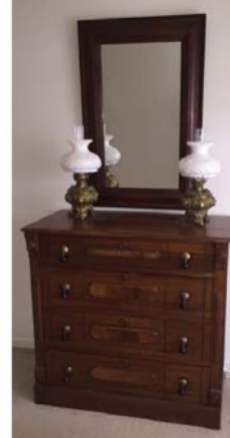

MICHAEL'S AUCTION SERVICE

Presents

HUGE MULTI-ESTATE AUCTION

Sunday, January 24, 9:30 am

Preview Saturday, January 23, 2:00 pm to 5:00 pm, and Sunday at 8:30 am

Located at the Quality Inn and Suites (formerly Days Inn), Just Off I88, Exit 23, Schoharie, NY. Take Route 30A South ¼ Mile, Turn Right at Dunkin Donuts (where everything has been moved for sale convenience).

Due to health reasons, we are selling the entire furnishings from the home of Helen Dufel, wife of the late Milt Dufel of Tribes Hill, NY, who was an Historian, Collector of Antiques and Mohawk Valley Memorabilia; along with the furnishings of a Clifton Park home (owner has moved to assisted living). Exceptional furnishings and accessories along with a 1998 Buick LeSabre Custom 4-door Automobile.

Order of Sale: 9:30 am – Household Smalls, Collectibles, Tools, etc. • 11:45 am – Automobile • 12:00 Noon – Furnishings and Accessories

Partial Listing and Highlights: Super 3 pc. Wal. Vict. Marble Top Bedroom Set (complete) (Must See), Walnut Vict. Finger Carved Sofa, exceptional Empire Roseback Sofa, Oak Standard "Slave" Electric Time Clock (5'), Wal. Sessions Tall Case Clock, Beautiful Floral Shade Vict. Hanging Kitchen Lamp, Cranberry Opalescent Hanging Hall Light w/Prisms, Wal. Vict. Marble Top Coffee Table, "Stanley's" Patent #2 Parlor Stove (very ornate), Early Pine 2 Door Country Cupboard, 2 Pine Blanket Chests (1 Grain Painted – both w/Shaped Feet), Early Ptd. Pine Dome Top Chest in Old Paint, early Comb. Ptd. Dec. Chest, Pine Step Back Cupboard, Massive Oak 4 Drawer Dresser w/Heavy Brass Pulls and Matching Commode, several Cherry 1 Drawer Stands, Exceptional Wal. Vict. 4 Drawer Chest w/Tear Drop Pulls, Mah. Claw and Ball Foot Tilt Top Stand, Sheraton Cherry Chest, 41" x 38" Framed Embroidered Silk "Kutani" Crane, several Banquet and GWTW Lamps, Pr. Bohemian Floral Cut Font Marble Base Lamps, Pr. Brass "Duplex" Lion and Cherub Base Oil Lamps (converted), High-Back Q.A. Wing Chair w/Shell Carved Legs, Blue Decorated Stoneware, Marble Hiawatha Bust, German Cuckoo Clock, Banjo Clock, Ansonia Mantle Clock, Iron Case Mantle Clock, 5 pc. Wash Bowl Set, Oak Square Glass China Closet, Quantity Old Post Cards, Ephemera, several sets Books, some Historical, Cookbooks, Mah. Single Door Bookcase, Hancock and English Political Cloth Banner, Cherry 8 Pc. "Pennsylvania House" Dining Room Set, Maple 9 Pc. Maple Dining Room Set consisting of Stretcher Base Table, 6 Arrow back Chairs, Server and China Cabinet, Sofa (White), several Early Oil Lamps, group Wooden Adv. Boxes, 2 Pine 3 Drawer Chests (1 w/carved Pulls), group old Adv. Tins, Wooden Firkin, Iron Horse Hanging Lamp, early Candle Box, group Farm Toy and Vintage Games, Marble Top Candle Stand, several exceptional pcs. Cut Glass, Waterford, set Alfred Meakin Fair Winds Pattern China, several

Vict. Framed Mirrors (v.nice), "Ebel" 5 pc. Wicker Style Porch Set (like new), Electrolux "Lux Classic" Vac. w/all attachments (like new), Majolica Umbrella Holder, several beautiful Silver Plated Vict. Tea Sets, large Sterling Bowl dated 1878, group early Splint Baskets, 1842 Map of NY State, early unusual Flax Wheel, Country Pine Work Table, several early Brass Land Bells (various sizes), Candle Mold, Kitchen Primitives, Costume Jewelry, GE Heavy Duty Automatic Dryer, PLUS 1998 Buick LeSabre Custom 4-Door Automobile (Leather Interior, Exc. Running Condition, Power Seats, Windows, etc. 91,000 Miles, Very Clean – Garaged) Estate Vehicle; along with the hundreds of other items and a vast amount of boxes still to be unpacked. No question there will be many surprises – over 500 lots of quality furnishings and accessories, all selling with absolutely No Reserves.

Terms: Cash or Personal Check w/Proper ID. 12% Buyer's Premium. Refreshments Available. Sorry, we do not accept Credit Cards.

Sale Conducted By: