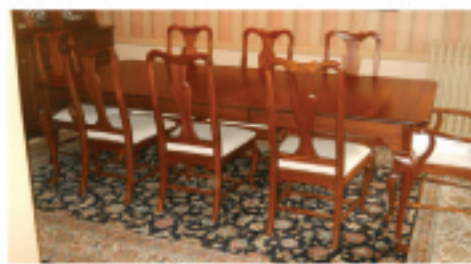

**Order of Sale: 9:30 AM – Household Smalls, Tools, etc | 11:45 AM – Furnishings and Accessories**

**Partial Listing and Highlights:** "Kawai" Black Lacquered 70<sup>th</sup> Anniversary Limited Edition Piano w/matching Bench (Beautiful – This is a Must See), Howard Miller Tall Case Clock, Mission Oak Stickley Morris Chair, Mission Oak Stickley Ottoman, L. & J. G. Stickley Cherry Chippendale Style Chest, Pr. Mission Oak Stickley Bookcases, Mission Oak Stickley Entertainment Center, Ethan Allen Cherry High Boy, Ethan Allen Cherry Queen Size Bed w/Stickley Shifman Pillow Top Mattress, Pr. Cherry Ethan Allen 2 Drawer Night Stands, Mission Oak Stickley Shelf Clock, Shaker Style 3 Pc. Cherry Bedroom Set w/Tall 4 Poster Pencil Post Bed (complete), 7 Drawer Chest, Double Door Armoire, Mah. Gox. Winthrop Claw and Ball Foot Secretary, "Lexington" Solid Cherry Q.A. Style Ext. Dining Table w/Drawers on each end and 8 Beautiful Matching Chairs, "Lexington" Cherry Breakfront w/Fan Carving, Bassett Camel Back Sofa, Leather Recliner Sofa, Wal. Vict. Oval Marble Top Table, Must See - Cherry Entertainment Center, 9' x 12' Black Kashan Pattern Carpet, 9' x 12' Ivory Saruk Carpet, "Whittaker" 5 pc. Maple Dinettes Set w/Leaf, Stems and Foster Sleeper Sofa, Pr. "Temple" Wing Chairs, Mah. Inlaid Side Table, L. & J. G. Stickley Cherry 4 Drawer Chest, "Michael Garman" Sculpture, Tall Nude Lady and Child Sculpture, Tall Imeri Table Lamp on Teak Base, Trombone, Guitar, **Glass, Pottery, China** (Tiffany, Waterford, Rosenthal, Steuben, Baccarat, "Daum Nancy", "Murano"), Wedgewood, Belleek, Lenox Citation Pattern Dinnerware Set, Lenox Charleston Pattern Dinnerware Set, 6 Hummels, Cut Glass, etc.), "Louis Vuitton" Shoulder Bag, Mink Stole, assorted Sterling Silver Flatware, Candlesticks, Napkin Rings, Vases, Fountain Pen, Several Beautiful Decorator