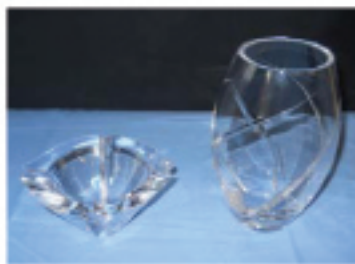

**Order of Sale: 9:30 AM – Household Smalls, Tools, etc | 11:45 AM – Furnishings and Accessories**

**Partial Listing and Highlights:** "Kawai" Black Lacquered 70<sup>th</sup> Anniversary Limited Edition Piano w/matching Bench (Beautiful – This is a Must See), Howard Miller Tall Case Clock, Mission Oak Stickley Morris Chair, Mission Oak Stickley Ottoman, L. & J. G. Stickley Cherry Chippendale Style Chest, Pr. Mission Oak Stickley Bookcases, Mission Oak Stickley Entertainment Center, Ethan Allen Cherry High Boy, Ethan Allen Cherry Queen Size Bed w/Stickley Shifman Pillow Top Mattress, Pr. Cherry Ethan Allen 2 Drawer Night Stands, Mission Oak Stickley Shelf Clock, Shaker Style 3 Pc. Cherry Bedroom Set w/Tall 4 Poster Pencil Post Bed (complete), 7 Drawer Chest, Double Door Armoire, Mah. Gox. Winthrop Claw and Ball Foot Secretary, "Lexington" Solid Cherry Q.A. Style Ext. Dining Table w/Drawers on each end and 8 Beautiful Matching Chairs, "Lexington" Cherry Breakfront w/Fan Carving, Bassett Camel Back Sofa, Leather Recliner Sofa, Wal. Vict. Oval Marble Top Table, Must See - Cherry Entertainment Center, 9' x 12' Black Kashan Pattern Carpet, 9' x 12' Ivory Saruk Carpet, "Whittaker" 5 pc. Maple Dinettes Set w/Leaf, Stems and Foster Sleeper Sofa, Pr. "Temple" Wing Chairs, Mah. Inlaid Side Table, L. & J. G. Stickley Cherry 4 Drawer Chest, "Michael Garman" Sculpture, Tall Nude Lady and Child Sculpture, Tall Imeri Table Lamp on Teak Base, Trombone, Guitar, **Glass, Pottery, China** (Tiffany, Waterford, Rosenthal, Steuben, Baccarat, "Daum Nancy", "Murano"), Wedgewood, Belleek, Lenox Citation Pattern Dinnerware Set, Lenox Charleston Pattern Dinnerware Set, 6 Hummels, Cut Glass, etc.), "Louis Vuitton" Shoulder Bag, Mink Stole, assorted Sterling Silver Flatware, Candlesticks, Napkin Rings, Vases, Fountain Pen, Several Beautiful Decorator