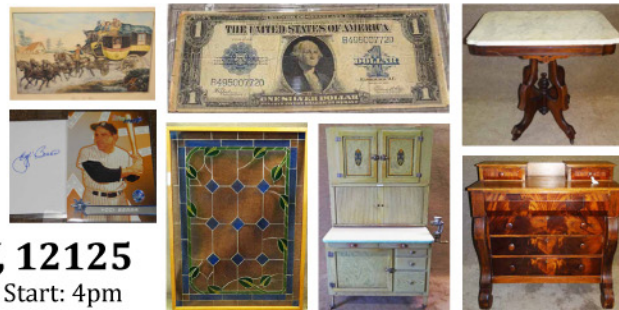

# ANTIQU ESTATE AUCTION

438 NY Route 20, New Lebanon, NY, 12125

Preview: 10 am Approx. 100 Box Lots Starting @ 4pm • Start: 4pm

**FURNITURE:** All Original Oak Hoosier Cabinet; 1880's Oak Full Size High Back Bed; (2) 1880's Oak Dressers w/ Mirror; 1880's Oak Folding High Chair; 1880's Oak Stick & Ball Stand; 1880's Oak Hall Seat w/Mirror; 1890's Oak Dresser; Mahog 3 Stack Barristers Bookcase; Crotch Mahog 1830's Dresser w/Glove Boxes; 1830's Crotch Mahog Dresser w/Columns; Mahog Breakfront China; Mahog Sideboard; Set of (6) Mahog Shield Back Chairs; Mahog 3 Drwr Dresser; 1830's Flax Wheel in Red Pt; **Wooden Butter Churn in White Pt**; Wooden Butter Churn in Salmon Pt; 1880's Pine Lift Top Commode; 1830's Stenciled Youth Chair; 1880's Pine Dresser w/Mirror; 1830's Pine Blanket Box in Red Pt; 1880's Pine Work Table w/Folk Art Ptd Top; 1820's Pine Cobblers Bench; Marble Top Walnut 1880's Stand; Marble Top Walnut 1880's Fern Stand; (4) **Cast Iron Tables**; 1840's Biedermeier Wing Chair...etc.

**COLLECTIBLES: STERLING TO INC:** Cased Waltham Pocket Watch, Set of Sherbets, Large Ring, Large Cross Necklace, Bracelets, Necklaces, (2) Steven Lavaggi Necklaces, (3) Disney Rings, Disney Charm Bracelet, Disney Mickey Mouse Necklace; 24 KT Gold Plated Rare Disney Charm Bracelet; 14 KT Gold Necklaces; Disney Goofy Bolo/Necklace; Large Collection of Costume Jewelry; Collection of 1925-64 Silver Quarters; Large 1923 Blue Seal \$1 Bill; (3) Collections of Commemorative Quarters; Gold Plated \$1 Coins; Collection of Tin Types; Collection of Daguerreotypes; German Porc Chocolate Set; Bavarian Porc Tea Set for 8; German Porc Canister Set; Lenox Art Glass Turtle Paperweights; Crystal Tumbler Set; 1820's Blown Crystal Decanter Set; Cut Glass Ice Bowl; Cut Glass Decanter; Royal Doulton Pottery Tea Pots; Royal Doulton Blue & White Luncheon Set; 1840's Pottery Shoe Bank; 1880's Stoneware Jug w/Ptd Winter Scene;