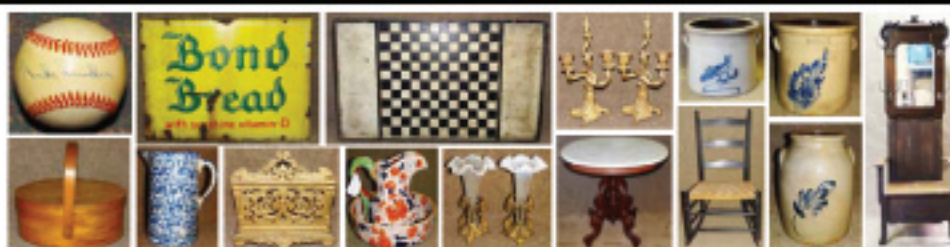

# ANTIQUe ESTATE AUCTION

438 NY Route 20, New Lebanon, NY, 12125

Preview: 10 am • Approx. 100 Box Lots Starting @ 4pm • Start: 4pm

**FURNITURE:** Oak 1880's Sideboard w/Mirror; 1880's Oak Dresser w/Mirror; 1890's Oak Drop Front Desk w/Mirror; 1880's Oak Hall Seat w/Mirror; 1880's Oak Commode; 1880's Oak Candle Stand; Round Oak 1890's Center Table; Round Marble Top Walnut Stand; (3) 1880's Oval Marble Top Walnut Stands; Rectangle Marble Top Walnut Stand; 1890's Walnut Marble Top Commode w/Bkcp; 1880's Walnut 5 Tier Corner What-Not-Shelf; 1870's Walnut Parlor Table; 1880's Walnut Fern Stand; 1880's Walnut Hall Stand; Set of (6) Cherry Dining Chairs; Maple & Cherry 6' Drop Leaf Table; Small Cast Iron Pot Belly Stove; Scrolled Wicker Stand; 1890's Mahog Princess Dresser; 1850's Mahog 2 Drwr Stand; 1840's Rosewood Spinet Desk; 1850's Wing Chair w/Turned Legs; 1830's Biddermire Wing Chair; 1870's Hired Mans Bed; 1880's Oak Commode; 1890's Oak Dresser w/Mirror; 1910 Oak Drop Leaf Table; 1890's Round Oak Potty; 1820's Pine Corner Wash Stand; 1840's Pine Wash Stand in Yellow Pt; 1890's Gothic Pine Server; 1820's Hepplewhite Wash Stand; 1820's Wooden Trunk in Red Pt; 1790's Splint Seat Ottoman; 1820's Wooden Foot Stool in Salmon Pt; 1750's Hudson Valley Side Chair; 1880's Yellow Butter Churn; 1840's Grain Ptd Cupboard; 1890's Pine Wash Stand in Red & Green Pt; 1880's Garden Steps in Blue Pt; 1830's Pine Dry Sink; 1830's Pine 1 Door Cupboard; Small Pine Cupboard in Grey Pt...etc.