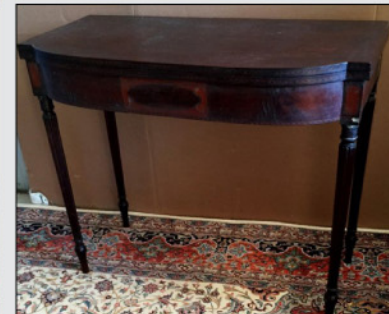

Crown Staffordshire tea set

KPM porcelain tea set

Sterling silver lots

Antique Sheraton sofa

12 Spode Asian motif plates

Set of 12 fine Minton plates

Extensive Minton dinner service

2 of set of 6 19thC fine lyre back chairs

Lovely pair of gilt carved mirrors

Fine Georgian carved mahogany open armchair

Georgian games table with trifold foot

Pair of fine antique NY Empire chairs with ormolu

Pr. of French green painted slipper chairs with ottoman