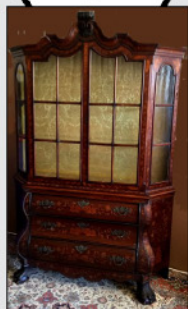

The February auction will feature many lots of fine furniture and accessories all ready to go into home, shop.

Beautiful 18thC Dutch marquetry bombe cabinet

Beautiful signed Maitland Smith secretary

Session 1 at 3:30 Curiosities Auction including nice collection of 30+ collection of Mid-Century art from a Waltham couple including o/c "Open Truck" by Flora Natapoff, Karl Zerbe o/c city scape, Walter Lofthouse Dean o/c The Dunes, o/c Mesa Land by Richard Haines, Okamura o/c abstract 1957, Craig Kauffman w/c "1975" other artists to include S. Hurwitz, William Littlefield Phillip Lyndsay Mason, and many more together with Oriental rugs, estate accessories and curiosities.