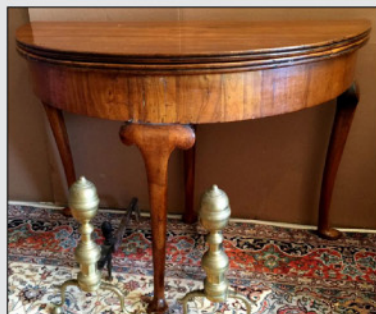

The February auction will feature many lots of fine furniture and accessories all ready to go into home, shop.

Beautiful 18thC Dutch marquetry bombe cabinet

Beautiful signed Maitland Smith secretary

Session 1 at 3:30 Curiosities Auction including nice collection of 30+ collection of Mid-Century art from a Waltham couple including o/c "Open Truck" by Flora Natapoff, Karl Zerbe o/c city scape, Walter Lofthouse Dean o/c The Dunes, o/c Mesa Land by Richard Haines, Okamura o/c abstract 1957, Craig Kauffman w/c "1975" other artists to include S. Hurwitz, William Littlefield Phillip Lyndsay Mason, and many more together with Oriental rugs, estate accessories and curiosities.

Session 2

Steuben glass

3 of 12 Lalique figural animals

19thC enameled and bronze tray and figural bronze letter opener

Silver and amber jewelry

Chinese export center bowl with bronze mount

Staffordshire figure lots

Crown Staffordshire tea set

KPM porcelain tea set

Sterling silver lots

Antique Sheraton sofa

12 Spode Asian motif plates

Set of 12 fine Minton plates

Extensive Minton dinner service

2 of set of 6 19thC fine lyre back chairs

Lovely pair of gilt carved mirrors

Fine Georgian carved mahogany open armchair

Georgian games table with trifold foot

Pair of fine antique NY Empire chairs with ormolu

Pr. of French green painted slipper chairs with ottoman