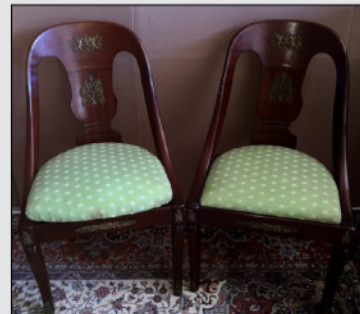

Crown Staffordshire tea set

KPM porcelain tea set

Sterling silver lots

Antique Sheraton sofa

12 Spode Asian motif plates

Set of 12 fine Minton plates

Extensive Minton dinner service

2 of set of 6 19thC fine lyre back chairs

Lovely pair of gilt carved mirrors

Fine Georgian carved mahogany open armchair

Georgian games table with trifold foot

Pair of fine antique NY Empire chairs with ormolu

Pr. of French green painted slipper chairs with ottoman