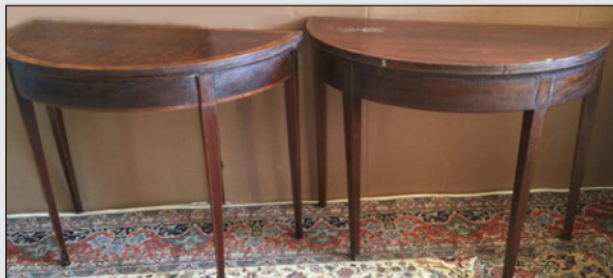

Two similar Georgian card tables

TERMS: M. Coyle Auctioneer lic 2369, 15% Buyer's Premium Cash/Check/MC&Visa -508-733-6868. Catered. Please come prepared to remove items the night of the auction. Bringing Boxes and paper for wrapping is always helpful.

DIR:SALE TO BE HELD AT VFW POST 1526, 123 Holliston St., Medway, Massachusetts. (off Rte. 109) www.coylesauction.com