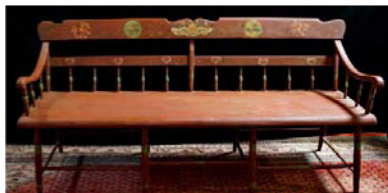

WE WILL BE SELLING RESIDUE FROM ESTATES ACCUMULATED OVER 15 YEARS.

Mills 25 Cent Slot Machine

Oriental Rug 11'x14'

19Th C. Paint Decorated Deacons Bench 70"L

1947 Rockola Jukebox with
Vintage Records

Palace Size Bronze
Mounted Sevres Urn 43"h