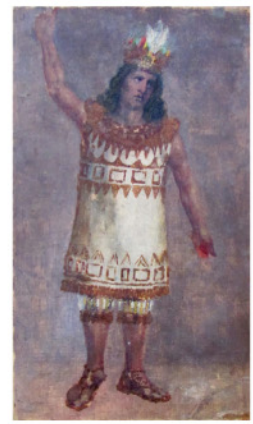

FINE EVENING ESTATES AUCTION

TUESDAY, FEBRUARY 2ND • 6:00 pm

Concord Hill Auctions, 276 Lynnway, Lynn, Ma 01901

PREVIEW SATURDAY 1/30 THROUGH MONDAY 2/1 10am to 5pm DAILY

FEATURING A NORMAN ROCKWELL PENCIL STUDY, PERSONAL ITEMS OF NORMAN AND MOLLY ROCKWELL, A RECENTLY DISCOVERED REGINALD MARSH OIL, MODERN ART BY ENG TAY, WILMA PARKER, ANTONIE TAPIES, SAM FRANCIS, AND OTHERS COLLECTED AT THE HARVARD COOP IN THE 70'S AND 80'S, WATERCOLOR OF LONGFELLOW BRIDGE, BOSTON BY T.B. METEYARD, EARLY SAMPLERS AND THEOREM, JEWELRY INCLUDING 10.0CT TW DIAMOND PENDANT, GEORGE JENSEN BROOCH AND RING, MILO BAUGHMAN SIDEBORD, DANISH ROSEWOOD ARMCHAIRS BY KAI KRISTIANSEN, ENGLISH MAHOGANY DINING TABLE, STERLING FLATWARE SERVICE BY STEIFF FOR COLONIAL WILLIAMSBURG, INTERNATIONAL STERLING "VISION" PATTERN SERVICE, PLUS MUCH MORE! ALL FRESH TO THE MARKET