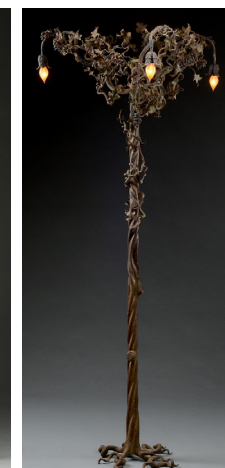

Fabulous A&C Period Iron Floor Lamp