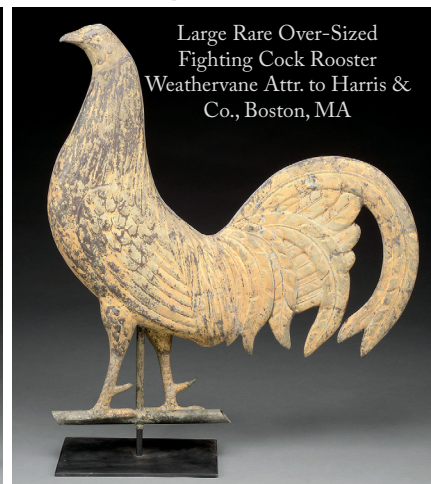

We are pleased to present the estate collection of Siro R. Toffolon of Old Lyme, CT. Noted scholar & collector specializing in clocks, silver & furniture.