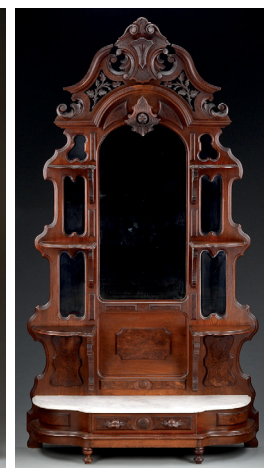

Fine New England Federal Inlaid Mahogany Sideboard

Outstanding George III Marquetry Pembroke Table

Newport Chippendale Mahogany Corner Chair

Chippendale Tilt Top Tea Table

Large Federal Giltwood Carved Gironde Mirror

Fine Lancaster County Carved Walnut Kas

Cherry Chandler Tall Clock

Renaissance Revival Walnut Three Door Bookcase

Renaissance Revival Walnut Étagère P.F. Packard And Sons, Boston

Renaissance Revival Walnut Three Door Armoire