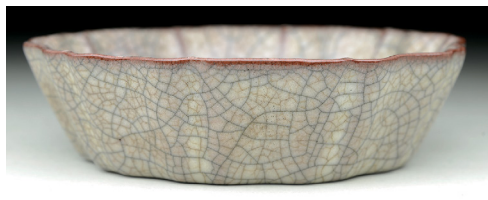

Ge Ware Foliate Brush Washer