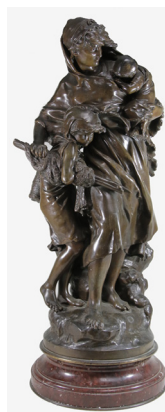

Tave

Alvars Guillot

Leroy Neiman

Coral

3 pc marble & bronze clock set

Campi

Campaign desk

Giltwood carved mirror