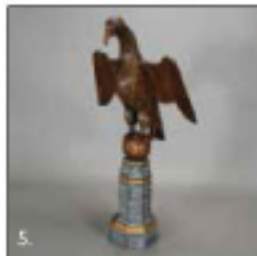

1.

2.

3.

4.

5.

6.

1. A Gilt-Bronze Figure of Guanyin, Late Ming Dynasty, \$6,000/8,000
2. Antonio Pineda Obsidian, Silver Necklace, \$1,300/1,800
3. TOSHIO AOKI (Japanese 1854-1912)
"Flowers and Butterflies" Watercolor and gouache, \$1,000/1,500
4. EDWARD BOREIN (California 1872-1945)
"On Their Way" Etching, \$800/1,200
5. Northern European Carved Eagle on Painted Base, 18th Century, \$1,500/2,000
6. Pair of Meissen Male and Female Figures with Baskets, \$500/700