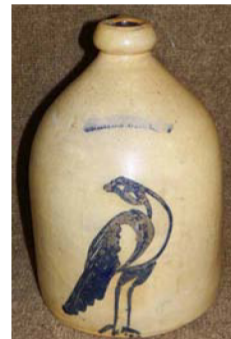

MEISSNER'S AUCTION
FRIDAY, January 1st, 2016
NEW YEAR'S DAY
ANTIQUUE ESTATE AUCTION

438 NY Route 20, New Lebanon, NY, 12125
 Preview: 10 am • Start: 12NOON

FURNITURE: 1770'S Tiger Maple Chippendale Chest of Drwrs; 1770's Cherry Chippendale Chest of Drwrs; 1770's Chippendale 5 Drwr Cherry Chest; 1830's Tiger Maple & Mahog 1 Drwr Stand; 1780's Windsor Bow Back Arm Chair w/ Writing Desk; 1790's Tri Leg Candle Stand in Original Finish; 1750's Stretcher Based Pine Tavern Table; 1770's Button Foot Pine Tavern Table; 1830's Pine Punched Tin Pie Safe in Green Pt; 1830's Pine Dry Sink in Black Pt; 1830's Pine Dry Sink in Green Pt; 1830's Pine Canted Wall Cupboard; 1840's Pine Cupboard w/Divided Glass Doors; 1880's Butter Churn in Yellow Pt; 1880's Folk Art Ptd Child's Blanket Box; 1890's Oak 4 Stack Bookcase; 1880's Carved Curved Glass China; Gustav Stickley Ottoman; Leather Upholst Camelback Sofa; Leather Upholst Arm Chair; Small Ornate Carved 1800's Oriental Bench; 1850's Mahog Carved Ladies Dressing Table w/Mirror; 1830's Mahog Flat Top Executive Desk; 1880's Walnut Marble Top Sideboard; 1880's Walnut Marble Top Dresser w/Mirror; 1880's Walnut Marble Top Step Down Dresser w/Mirror....etc.

SHAKER COLLECTION TO INC: #7 Armed Rocker, #3 Armed Rocker, #3 Straight Chair, Rare #3 Transitional Finial 1870's Rocker, Rare #2 Rocker, Rare #1 Child's Arm Chair; 1840's Mt Lebanon Community Child's Chair, Small Bench, Butter Churn in Red, Watervliet 2 Door Cupboard, Hancock Stand, Canted Mt Lebanon Foot Stool, Mt Lebanon Table Top Yarn Swift, Pen Wipe Doll, (2) Sewing Kits, Rare Rectangle Carrier, Large 4 Finger Oval Carrier w/Cover, Large 5 Finger Oval Box w/Cover, Large 4 Finger Box w/Cover, Oval 4 Finger Box in Green Pt w/Floral Ptd Top by Sister Cora, Oval 3 Finger Box w/Cover in Light Green Pt, Oval 3 Finger Box w/Cover, Oval 3 Finger Box w/Cover, Signed North Fam-