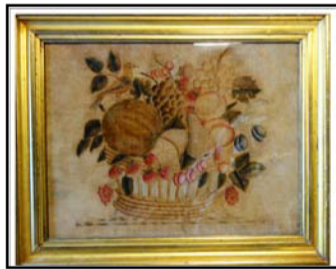

American Militia - Early 19th c.

Hipplewhite Over Mantle Mirror

Eye Dazzler Navajo Rug

Chippendale Linen Press

Bird & Fruit Theorem - 19th c.

Child's 19th c. Sulky

Selection of Early Bottles & Glass

Sample of Painted Cupboards

N.E. Queen Anne Tea Table

Northwest Coast Effigy Bowl

Mohawk Valley Blanket Box

HIGHLIGHTS: Ten country cupboards in paint: 3 corner cupboards, 18th century Rhode Island red chimney cupboard, 19th c. grain painted wardrobe, 18th c. hanging corner cupboard with raised panel door, etc. - Thirteen blanket boxes: Mohawk Valley shoe-horn in original decorated paint, smoke grained, many others 18th-19th c. - Various work tables & tavern table - Candlestands - Several Queen Ann tables including tea table - Large painted accountants desk with 2 drawers - Country chests - American Chippendale linen press - Tiger maple slant front desk with ball feet - Country chairs: Chippendale wing chair, Bannister backs, Windsor early servers including Sheraton with birdseye drawer fronts, mustard grain painted 2 drawer, etc. - 18th c. dough box - 3 Meeting house benches - Good 3 seat painted Sheraton settee - Primitive cross-buck table - 3 multi-drawer spice/store cabinets - 7 good weathervanes including a rare 42" full body copper leaping stag, game cock, horses, early painted wooden banner Angel Gabriel design, etc. - Trade & advertising signs including unusual full body copper mermaid - Outstanding stoneware collection featuring an L. Norton jug with incised double bird and potted flower plus 18th & 19th crocks/jugs, - redware including 2 rare matching Circleville NY pots (damaged), a signed N. Judd Rome NY pot, etc. - baskets - decoys including several good