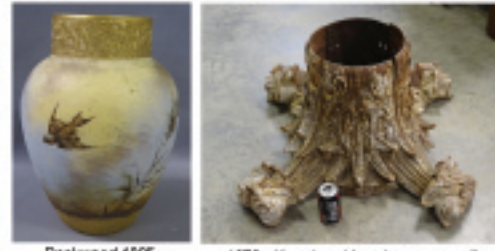

Collection of estate fresh Danish Moderne & Retro

Selection of bronzes

Fabulous collection of Tiffany

Rookwood 1865

1870s (4 part cast iron tree surround)

Double Chelsea (John Bliss)

Handel quality w/ original etch shades