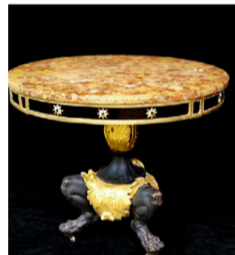

Pr. 19th Century Urn Form Knife Boxes

19th C. Directoire Marble Top Commode

Pr. 19th C. Blackamoors On Pedestals 74.5"H

19th C. French Trumeau Mirror w/ Bronze Sconces 61.5"H

18/19th C. Amer. Inlaid Hepplewhite Style Sideboard 70" W

Americana

Elliot of London 9 Tube Tall Case Clock Retailed By: Black Starr & Frost 8'5"H

Louis XV Style Parquetry Inlaid Marble Top Commode 53"L

19th C. English Bamboo & Lacquer Etagere

Akstafa Caucasian 7.6 x 4.4

Lavar Kerman 8 x 5

Assorted Sterling Silver Inc. Tiffany & Co

Regency Bronze Mounted Marble Top Centertable

19th C. Adams Style Satinwood Server 45"W

19th C. Triple Pedestal Lyre Base Dining Room Table

18th C. Country French Buffet