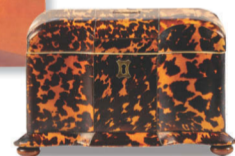

Regency Tortoiseshell Tea Caddy