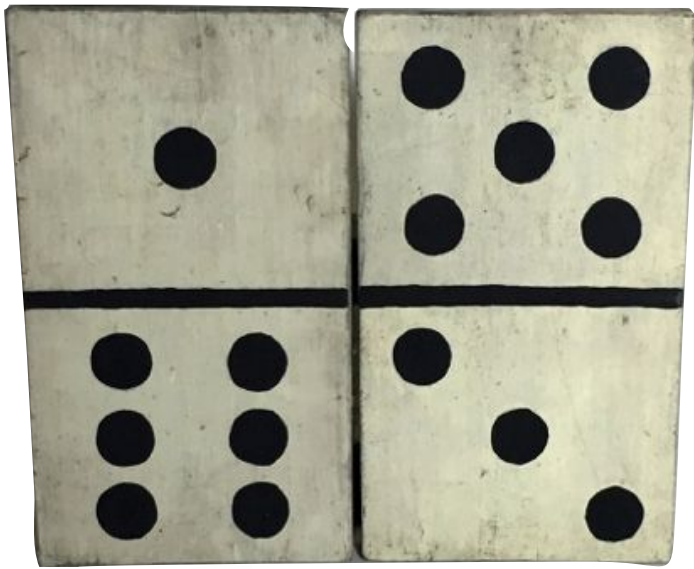

SOUTH ROAD ART & ANTIQUES, Stanfordville, N.Y. — Pair of dice used as a sign for a gambling parlor on the Florida coast. They are painted wood, circa 1940, measuring 16 inches high, 9 inches wide and 1½ inches deep.

MARIA & PETER WARREN, Sandy Hook, Conn. — An English salt glaze coffee pot with applied relief, circa 1750-1760. Some of the gilding still remains.