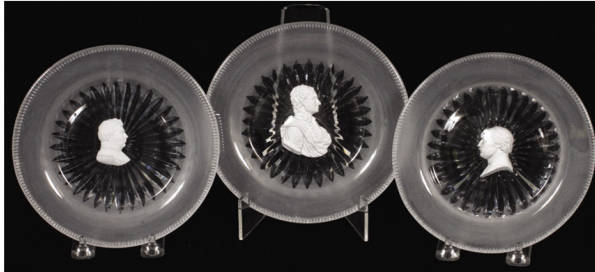

#0009 GERMAN SILVER GILT SINGING BIRD BOX, LATE 19TH C., H 4"

#1379 LLADRO PORCELAIN 'ANTIQUE CAR', PART OF A COLLECTION, LOTS 1372-1440

#1037 FROSTED GLASS & SULPHIDE CAMEO PLATES, C. 1830, 3, DIA 6 3/4"

#1031 HAWKES 'LE MODERNE' ETCHED CRYSTAL STEMWARE, 63 PIECES

#1043 REGENCY ROSEWOOD TABLE, C. 1820, H 29", W 31"

#1039 AUSTRIAN FIRST EMPIRE CLOCK, H 21" #1057 FEDERAL MIRROR, C. 1820, 36" X 25"

#1036 DAUM ART GLASS LAMP, H 16 1/2", DIA 17"