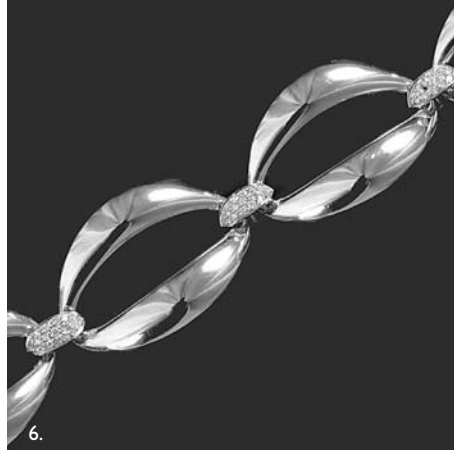

2751 Todd Street, Alameda, California, 94501

1. A Marble and Wood Table screen, \$1,200/1,800
2. Harold Mark Sichel (American, 1881 - 1948) "African Lady Carrying a Vessel" 1946, Oil on canvas, \$1,000/1,200
3. Royal Doulton Partial Dinner Service in the Monmouth Pattern, \$600/800
4. South African Krugerrand 1977 BU, \$800/1,200
5. Hard cased Gibson J185 Guitar circa 1952, \$15,000/20,000
6. Oromalia Diamond, 18K Yellow Gold Bracelet, \$4,000/7,000
7. A Hanging Jadeite Vase Carved with Dragons, \$800/1,200
8. Navajo Saddle blanket, 30 x 36 inches, \$400/600
9. Towle Sterling Flatware Service in the King Richard Pattern, with monogram, \$700/900
10. Carved Green Beryl, Diamond, Ruby, 18K Yellow Gold Bird Brooch, \$1,500/2,000
11. Two Cochiti storytellers, painted ceramic, \$300/500
12. Louis XV Style Marble Gilt Bronze Walnut China Cabinet, Early 20th Century, \$1,500/2,000
13. Style of David Burliuk (Ukrainian/American, 1882-1967) "Young Woman with Pony," Oil on board, \$1,000/2,000