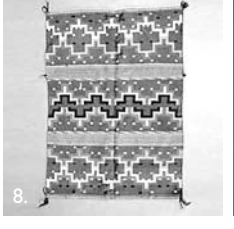

Auctioneers note; Due to an extra busy schedule this listing is a mere suggestion of this over stocked auction. We hope that you will join us

www.townshendauctions.com
ANOTHER QUALITY AUCTION PRESENTED BY
TOWNSHEND AUCTION GALLERY
Where honesty & integrity count
802-365-4388
AUCTIONEERS: H.K. "KIT" MARTIN • ART MONETTE
VISA/MASTERCARD
15% BUYERS PREM.
NOT RESPONSIBLE FOR ERRORS OR OMISSIONS
ALL SALES FINAL

MICHAAN'S AUCTIONS

Auctioneers & Appraisers

Estate Auction

Auction: Sunday, September 5, 10am
Previews: Friday, September 3, 10am - 5pm;
Saturday, September 4, 10am - 5pm;
Sunday, September 5, 9am until end of sale

To learn more about this auction, view our online catalog and how to participate via LiveAuctioneers, we invite you to visit our website at www.michaans.com or call 1-800-380-9822 or 510-740-0220.

Follow us on Facebook and Twitter.

Our next Annex Auction will be held on Tuesday and Wednesday, September 7 & 8, 10am. Over 1800 lots, most without reserve.

We are currently seeking property for our auctions. Please inquire about our risk free consignment policy.

2751 Todd Street, Alameda, California, 94501

1. A Marble and Wood Table screen, $1,200/1,800
2. Harold Mark Sichel (American, 1881 - 1948) "African Lady Carrying a Vessel" 1946, Oil on canvas, $1,000/1,200
3. Royal Doulton Partial Dinner Service in the Monmouth Pattern, $600/800
4. South African Krugerrand 1977 BU, $800/1,200
5. Hard cased Gibson J185 Guitar circa 1952, $15,000/20,000
6. Oromalia Diamond, 18K Yellow Gold Bracelet, $4,000/7,000
7. A Hanging Jadeite Vase Carved with Dragons, $800/1,200
8. Navajo Saddle blanket, 30 x 36 inches, $400/600
9. Towle Sterling Flatware Service in the King Richard Pattern, with monogram, $700/900
10. Carved Green Beryl, Diamond, Ruby, 18K Yellow Gold Bird Brooch, $1,500/2,000
11. Two Cochiti storytellers, painted ceramic, $300/500
12. Louis XV Style Marble Gilt Bronze Walnut China Cabinet, Early 20th Century, $1,500/2,000
13. Style of David Burliuk (Ukrainian/American, 1882-1967) "Young Woman with Pony," Oil on board, $1,000/2,000

14. Pair of Napoleon III Bronze Busts of Goddesses, Cast after Isadore Boitel (French 1812-1861), $1,000/1,500
15. John Sexton (American, b. 1953) "Corn Lily" 1977, Silver gelatin print, $400/600
16. Eduardo Chillida (Spanish, 1924 - 2002) Color lithograph, $750/1,000
17. A Famille Rose Enameled Bowl, Late 19th Century, $800/1,200
18. English Oak Carved Chest in the Renaissance Taste, Late 19th Century, $600/800
19. A Tortoise Shell Cigarette Case with a Carved Ivory Plaque, $300/500

Michaan's Auctions, formerly Auctions By The Bay, Inc.

Bond #70044066