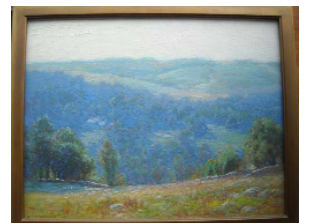

1902 British gold 2 pound coin

Pair of blue 6 paneled sandwich glass vases

Accessories

Four canary loop and petal sandwich candlesticks

14 x 18 ob titled The Berkshire Hills 1915 signed by Alexis Jean Fournier (Am 1865-1948)

pr 21 x 25 circa 1830 oc portraits from Lynn Mass of James & Jane Breed as children

8 x 12 wc of two Indians on horse back signed Lennard H Reedy (Am 1899- 1956)

**FURNITURE:** Sheraton mahog 2 part secretary w arched glass upper drs; Federal mahogany Boston Lyre base acanthus carved card table; Fine circa 1930 Chippendale mahogany ball & claw ft bonnet top highboy; 6' pine sawbuck table; 2 one dr jelly cupboards; Hepplewhite birch one drw stand in orig red; pine boot jack end lift top chest; Sheraton mahogany rope twist deep drop leaf table; Hepp birch d.l table; early lift top seaman's chest; 18th c continuous Windsor arm chr; sack back Windsor arm chr; step down Windsor rocker in orig surface; 18th c N England tiger maple & ash Bannister back side chr; set of 4 rod back Windsor chrs; set of 4 pillow back chrs; bow back Windsor's; other Windsor chrs in orig surface; Shaker rocker; Sheraton birdseye maple 1 drw side table; Sheraton mahog rope twist Pembroke table; Empire mahog 7' sofa; Sheraton mahog deck to chest; Federal mahogany 3 drw stand; fine Federal style mahog. Inlaid dining room set inc. sideboard, 2 tier server, set of 6 chrs, & spade ft. extension table; grain pt dec cottage bedroom set inc commode, mirror back chest, high back bed, stand & chrs; 4 post 19th c beds; mahog kidney shaped inlaid desk & chr; oak raise panel dbl pedestal desk; oak Arts & Crafts arm chr; walnut & cherry 4 glass dr bookcase; Gov. Winthrop slant front desk; Martha Washington sewing stand; mahog dressing table & chair; Vict. ash butter print high back bed; oak mirror back vanity; Vict. marble top chest;