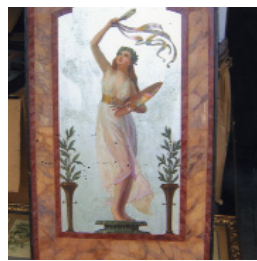

Sale #1361

ANTIQUÉ ESTATES AUCTION

Tuesday, July 27, 6:30 PM
First Church Hall • Rt 12, Sterling, MA

Preview: 5-6:30 PM

Antique and custom furniture, glass, china, Oriental items, paintings, etc. Consigned fresh to the market from local homes.

PARTIAL LISTING: 2 door oak bookcase; oak server; oak and mahogany chests; child's pressed back rocker; 4 post mahogany bed and tip table; set of mahogany dining chairs; cedar chest; trunks; Bent Bros maple dining table and chairs; sectional bookcase, etc; Lenox crèche set; jade and ivory figures; pressed and cut glass; primitives; Nippon; German; Limoges and other china; plated silver; ephemera; Royal Doulton mugs; marionettes; children's books, etc; Ingraham banjo clock; Roycrofters covered jar; bone china; prints; mirrors; o/wood signed HB Kelley; collection of paintings by H W Christensen, W Roxbury, MA, all signed Chris; portrait of Chris by Fritz Michelson, 1908, etc; See auctionzip.com for last minute additions.

STERLING AUCTIONS
978-422-7901

No calls day of sale * Catered
John J. Powers * MA Lic 212
All Sales Final * Cash or Known Check
* Immediate Removal * Consignments welcome