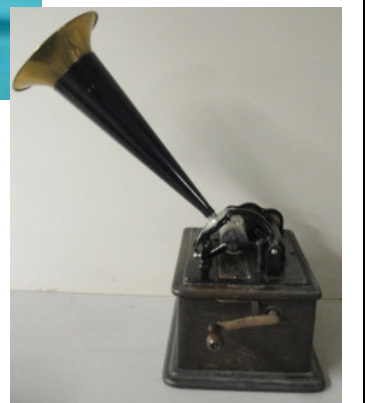

French Bronze signed J. Moigniez

1 of 2 Edison cylinder phono's

Complete contents of an Old Hurley NY estate. Part 3 of a large Milton NY country home. Remaining contents of the Townsend homestead, Rhinebeck NY. Plus others. Sale to include: Country, Victorian, Art Deco furniture. Tons of country, Victorian, Art Deco collectibles including: Early kitchen items, textiles, over 100 oil lamps and lamp parts, lots of good china and glassware, majolica, lighting, decorative accessories, Sterling, artwork, frames, decoys, advertising items, post cards, etc. Many items sold in large lots. Air conditioned auction hall. Note outside walkaround starts at 4:00 P.M. Regular auction inside at 5:00 P.M. Web: www.hpcountryauctions.com

FURNITURE: Several primitive 2 door cupboards, wall cupboard in red, various work & lamp tables including Sheraton 2 drawer drop-leaf sewing stand, several primitive benches, turned leg Victorian era farm table 52" x 28", several early candle stands and a restored Queen Ann tea table, small late Empire marble top 1 drawer stand, set 4 Empire DR chairs, good Hepplewhite style mahogany 2 door book case with line inlay signed R.J. Horner, fancy walnut Eastlake plant stand with brass ball & claw feet, primitive mail box unit with cubby holes in old paint, signed Roycroft mission oak book stand for holding Little Journey books (original finish), 20th century custom corner cupboard with 8 lights, Victorian 2 part secretary desk, small walnut cylinder desk (as is) with burl panels, walnut bar from the NYC bowery, custom made late 19th century grandfather's clock with Father Time inlay, fine walnut Eastlake plant stand with brass ball & claw feet, large round oak pedestal table with 6 pressed back oak chairs, other Victorian kitchen tables including chestnut drop-leaf with 2 leaves and cinnamon twist legs, child's oak dresser with mirror, 2 Sheraton cherry drop-leaf tables, mahogany Chippendale style drop front desk, set of 6 high quality Chippendale style ribbon back DR chairs, mahogany secretary desk, painted oak ice box, painted cottage pine child's armoire, early wash stand with backplash having 1 drawer over 2 doors, 18th century sea chest in old paint (as is), upholstered oak bench, oriental hand painted folding screen (as is), Victorian marble top coffee table, set of four 1950's bar stools, JP Coats walnut spool cabinet, country chairs and rockers, 2 pine blanket boxes, country store glass pen showcase with brass frame 44"L x 23"W x 38"H, country store slant front glass showcase 60"L x 52"H, country store walnut frame glass showcase 47"L x 24.5"W x 36"H, country store unit with mirror top and sliding doors cupboard below 86"H x 72"L x 15"W, 2 modern 6' floor glass showcases, pine fireplace mantle. Etc.