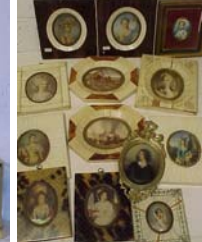

Large selection of miniatures