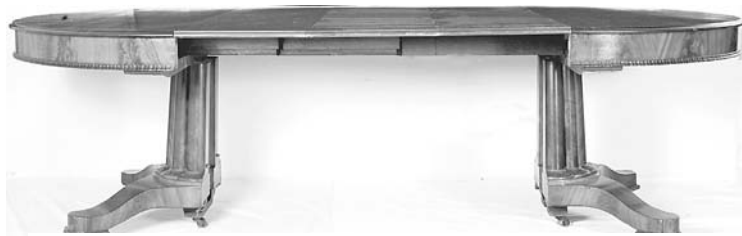

## Session I Highlights

James McDougal Hart O/C of an Ox Head, signed diagonally LL "James M. Hart 1876", 12" x 10" in a gold gessoed wood frame

Classical Cluster Columned Mahogany Extension Table, 7 leaves, Mid 19th c, 13' 3" long x 38" wide x 29 1/2" tall