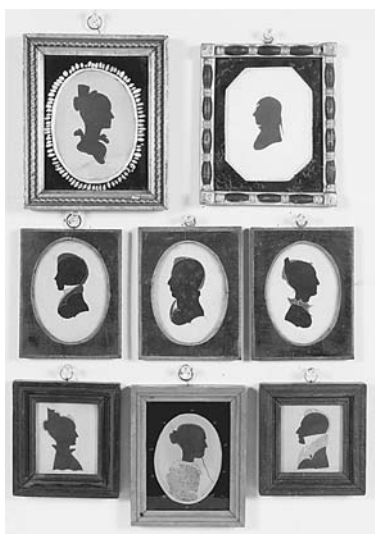

Roy Mason W/C on Paper of White Mtn Scene, 20" x 28"

Carved Ivory Buddha with red character marks under base, Chinese made for the Indian market, early 20th c, 5 1/2" tall

Jacqueline Kennedy Photo, signed middle right "With best wishes, Jacqueline Kennedy", with good provenance, 9 5/8" x 7 1/2" sight

Ebony & Brass English Sextant, signed "Jones and Gray, Strand, Liverpool" with original case (not shown), 19th c

## Session II Highlights

O/C Primitive Landscape, White Mountain School, unsigned, 13" x 16"

Sampling of some of the nice Pewter collection to be sold

Red & Black Paint Decorated Chippendale Four Drawer Pine Chest, New England c 1800

Nice Group of Silhouettes from the 19th c

Canadian 18th/19th c Raised Panel Double Door Pantry Cupboard in restored green paint, 77" tall x 42 1/2" wide x 19" deep

Lindsey Woolsey Coverlet with three color printed fabric and cream Lindsey back, c 1800, 91" x 88"