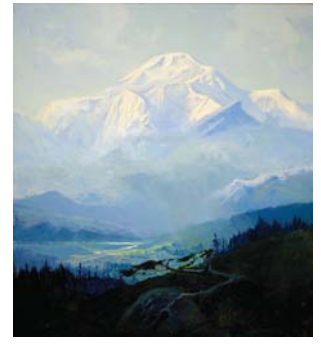

NICOLAI FECHIN (1881-1955)  
*Twilight*  
OIL ON CANVAS, 30 × 24 INCHES  
ESTIMATE: \$200,000-300,000

E. MARTIN HENNINGS (1886-1956)  
*Riders in the Sage*  
OIL ON CANVAS, 20 × 24 INCHES  
ESTIMATE: \$500,000-700,000

BIRGER SANDZEN (1871-1954)  
*Farm and Hills, Lindsbourg, Kansas* (1946)  
OIL ON BOARD, 20 × 24 INCHES  
ESTIMATE: \$30,000-50,000

SYDNEY LAURENCE (1865-1940)  
*Mt. McKinley*  
OIL ON CANVAS, 40 × 36 INCHES  
ESTIMATE: \$60,000-90,000

JOHN CLYMER (1907-1989)  
*Defeat at Daybreak* (1974)  
OIL ON CANVAS, 24 × 40 INCHES  
ESTIMATE: \$250,000-350,000

FRANK WESTON BENSON (1862-1951)  
*Getting Under Way* (1927)  
WATERCOLOR ON PAPER, 25 × 19.5 INCHES  
ESTIMATE: \$60,000-80,000