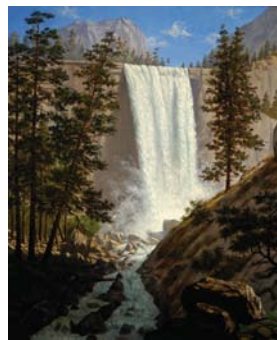

LAVERNE NELSON BLACK (1887-1938)  
*Chief Red Cloud*  
OIL ON BOARD, 30 × 24 INCHES  
ESTIMATE: \$30,000-50,000

EDWARD MORAN (1829-1901)  
*Two Men in a Boat*  
OIL ON CANVASBOARD, 7 × 15.5 INCHES  
ESTIMATE: \$5,000-10,000

SAMUEL ANDERSON ROBB (1851-1928)  
*Indian Princess, Pocahontas* (CIRCA 1880)  
WOODCARVING, 87 × 17 × 24 INCHES  
ESTIMATE: \$25,000-35,000

PHILIP R. GOODWIN (1881-1935)  
*Between Two Fires*  
OIL ON CANVAS, 30 × 39 INCHES  
ESTIMATE: \$80,000-120,000

ENOCH WOOD PERRY (1831-1915)  
*Vernal Falls, Yosemite* (1863)  
OIL ON CANVAS, 42 × 36 INCHES  
ESTIMATE: \$60,000-90,000

AIDEN LASSELL RIPLEY (1896-1969)  
*Duck Shooting* (1946)  
WATERCOLOR ON PAPER, 19 × 28 INCHES  
ESTIMATE: \$40,000-60,000