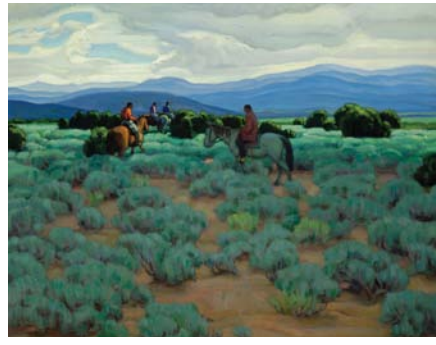

NICOLAI FECHIN (1881-1955)  
*Twilight*  
OIL ON CANVAS, 30 × 24 INCHES  
ESTIMATE: \$200,000-300,000

E. MARTIN HENNINGS (1886-1956)  
*Riders in the Sage*  
OIL ON CANVAS, 20 × 24 INCHES  
ESTIMATE: \$500,000-700,000

BIRGER SANDZEN (1871-1954)  
*Farm and Hills, Lindsbourg, Kansas* (1946)  
OIL ON BOARD, 20 × 24 INCHES  
ESTIMATE: \$30,000-50,000

SYDNEY LAURENCE (1865-1940)  
*Mt. McKinley*  
OIL ON CANVAS, 40 × 36 INCHES  
ESTIMATE: \$60,000-90,000

JOHN CLYMER (1907-1989)  
*Defeat at Daybreak* (1974)  
OIL ON CANVAS, 24 × 40 INCHES  
ESTIMATE: \$250,000-350,000

FRANK WESTON BENSON (1862-1951)  
*Getting Under Way* (1927)  
WATERCOLOR ON PAPER, 25 × 19.5 INCHES  
ESTIMATE: \$60,000-80,000