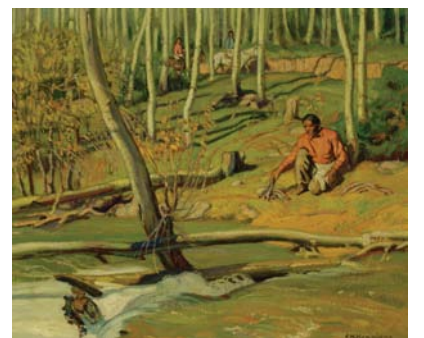

E. MARTIN HENNING (1886-1956)
Building a Campfire
OIL ON CANVAS, 12 × 14 INCHES
ESTIMATE: $80,000-120,000