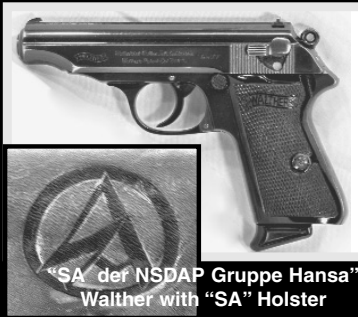

"SA" der NSDAP Gruppe Hansa" Walther with "SA" Holster

Over 70 Waffen marked Fire Arms * WWII Letters * Propaganda Posters * Records * Films * Stamps * Postcards * Maps * Magazines Wartime and Prewar Toys * WWII Documents and Miscellaneous Papers Newspapers * Photographs & Autographs Books * Insignia * Badges * Awards * Medals * Clothing and Headgear

50 Jaffrey Road, Peterborough, NH ~ Phone: 603-924-6361 ~ Fax: 603-924-9089 ~ Email: bruce@thecobbs.com
NH. Lic #2366 ~ NO SALES TAX IN NH ~ For a full color preview, visit our website at www.thecobbs.com

To Place An Ad, Please Call 203-426-8036