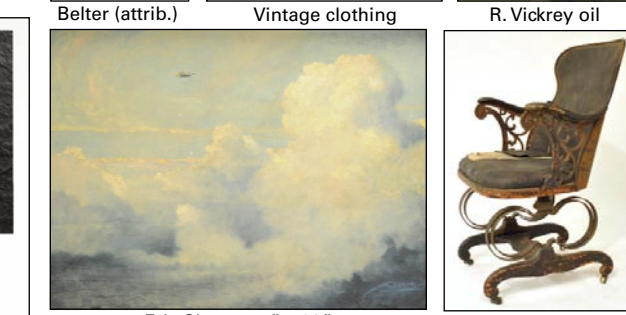

Contemporary & Antique Furniture, Art, Silver, Textiles, & Orientalia

www.AuctionsAppraisers.com

Platner chairs (set of 6), C. Jere sculpture, H. Moore lithograph, one of a Belter pair (attrib.), etc.

LOCATION: 20 mins. West of Hartford, CT. Approx 2 hours from NYC or Boston.