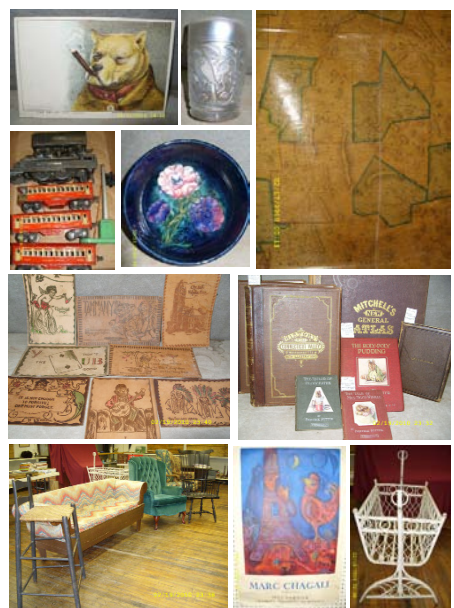

HIGH BACK WITH BIRD MOTIF COVER
LIONEL LOCOMOTIVE #675, COAL CAR, SANTA FE HORSE EXPRESS CAR # 3356, CIRCUS CAR #3366, AND SANTA FE #6672 CAR "THE ROUTE OF THE CHIEF (O GUAGE), NEXT TRAIN LOT LIONEL LOCOMOTIVE # 1654 AND COAL CAR, ARMOUR CAR # 3656, REFRIDGERATED MILK CAR # 3472 AND WABASH CAR # 3424 (O GUAGE), NEXT TRAIN LOT LIONEL # 1688E LIONEL LINES CARS # 1691, 1690, 1690, AND SIGNAL LIGHT, MARLINES STREAM LINE ELECTRIC TRAIN IN ORIGINAL BOX, CHEIN ROLLER COASTER, WOLVERINE SUBMARINE IN ORIGINAL BOX, WYANDOTTE SS AMERICA OCEANLINER IN ORIGINAL BOX, WYANDOTTE "PAA CHINA CLIPPER TOY PLANE, SHIRLEY TEMPLE DOLL, SHIRLEY TEMPLE BOOKLETS "NOW I AM EIGHT BY SHIRLEY TEMPLE 1937, "SHIRLEY TEMPLE IN WEE WILLIE WINKIE 20TH CENTURY FOX 1937 THE SAALFIELD PUBLISHING COMPANY, SHIRLEY TEMPLE IN "DIMPLES" 20TH CENTURY FOX 1936 THE SAALFIELD PUBLISHING CO
THERE IS WAY TOO MUCH TO LIST INDIVIDUALLY IN THIS AUCTION. WE WILL TRY TO PICTURE OR LIST AS MANY BOOKS OR ITEMS OF INTEREST, BUT THE BEST WAY IS JUST TO COME AND SEE AND PARTICIPATE FOR YOURSELF! WE WILL BE CONTINUOUSLY ADDING PICS ETC SO KEEP CHECKING BACK.
MASTER CARD, VISA, CASH OR KNOWN CHECK 15% BUYER'S PREMIUM
AUCTIONEER'S DISCLAIMER All information is provided to you as a matter of convenience only, and no representation or warranty, expressed or implied is made as to its accuracy completeness. Prospective purchasers of the auction items are responsible for conducting such due diligence of their own as they consider appropriate, prior to bidding at the Auction Sale. All information regarding the auction was derived from reliable sources believed correct but is not guaranteed. Buyers shall rely entirely on their own judgment and inspection. Announcements from the Auction block will take precedence over any previously printed material or any other oral statements made.