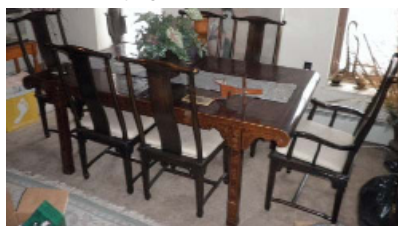

Drexel Heritage Dining room