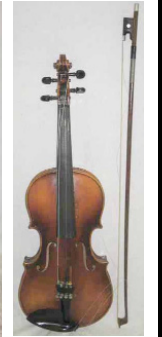

IMPORTANT WINTER CANE AUCTION

Date: **Saturday, February 6**

Time: **11 a.m. Eastern**

This sale will include historical, ivory, erotic, nautical, swords, guns, folk art, antique and custom. Already consigned is a Buffalo Bill Presentation cane, a carved ivory boxing glove with a Tom Thumb presentation, various swords, percussion cane gun, whale bones and much more.

Meissner's Auction

Saturday, January 23rd

ANTIQUe ESTATE AUCTION

438 NY Route 20,
New Lebanon, NY 12125

PREVIEW: 10AM • START: 5PM

Furniture: Claw Ft Rd Oak Table; Oak Chest w/Bkspl; Oak Chest of Drwrs; Oak Chest of Drwrs w/Mirror; Pr of Oak Caned Armed Rocker & Arm Chair; Oak 3 Drwr Chest; Folding Oak Table; Oak Desk; Carved Mahog Arm Chair; Oak Pedestal Table; Mission Oak Rocker; Oval Mahog Coffee Table; Claw Ft Mahog Arm Chair; Queen Anne Ft Mahog Wing Chair; Floor Model Mahog Victrola; Mahog Spindled Stand; Mahog Arm Chair; Mahog Flip Top Table; Set of 4 Mahog 1840's Chairs; M/T Mahog Coffee Table; Carved Mahog Ottoman; 1860's Pine 1 Drwr Server; 1840's Pine Blanket Box; Stenciled Hitchcock Style Bench; 1850's Divided Glass China Cabinet; 1830's Dome Top Pine Document Box; 1850's Dvt Pine Blanket Box; 1860's Pine 1 Drwr Stand; 1880's Stenciled Pine Chest of Drwrs; 1870's Pine Blanket Box in Blue; 1880's Pine 4 Drwr Chest; 1840's Pr of Stenciled Chairs; Set of 6 1870's Stenciled Chairs; Stenciled Plank Seat Rocker; 1860's Footstool; Maple Heywood Wakefield Coffee Table; Dvt Maple Blanket Box; Cherry Low Boy; Vic Upholstered Settee; Set of 4 Walnut 1880's Chairs; Oriental Ptd Dressing Screen; Brass & Glass Top Coffee Table and Much, Much More!!