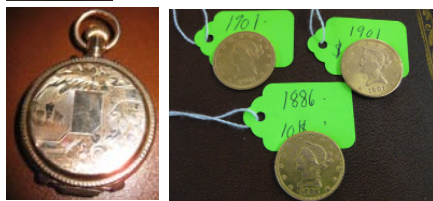

Public Auction

SATURDAY, JANUARY 16, 2010 ~ 10 AM

Conducted by William D. Barron ~ Wm. Barron Galleries, Inc.

at Kravetz' Auction House, 1716 Main St, Lake Como, Monmouth County, NJ 07719

PREVIEW: FRIDAY, JANUARY 15TH: 11 AM TO 3 PM & DAY OF AUCTION @ 9 AM

Partial Listing, Subject to Change, Withdrawal, Error and/or Omission:

Wedgwood Fairy Lustre Porcelain Vase, 9"H

"LCT"

"Wedgwood Fairy Lustre"