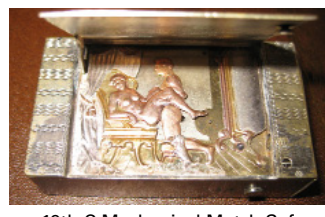

19th C Mechanical Match Safe