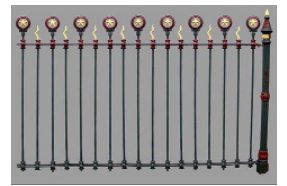

**Upcoming Sales: December 10th & 13th**

O/Artist Panel, Eugen Kampf

Cast Iron Fencing - Clemson Bros. Star Hacksaw Co., Middletown NY c.1880

Victorian Walnut

Parker (Woody Panttila). H.27"

Vintage Frames (15)