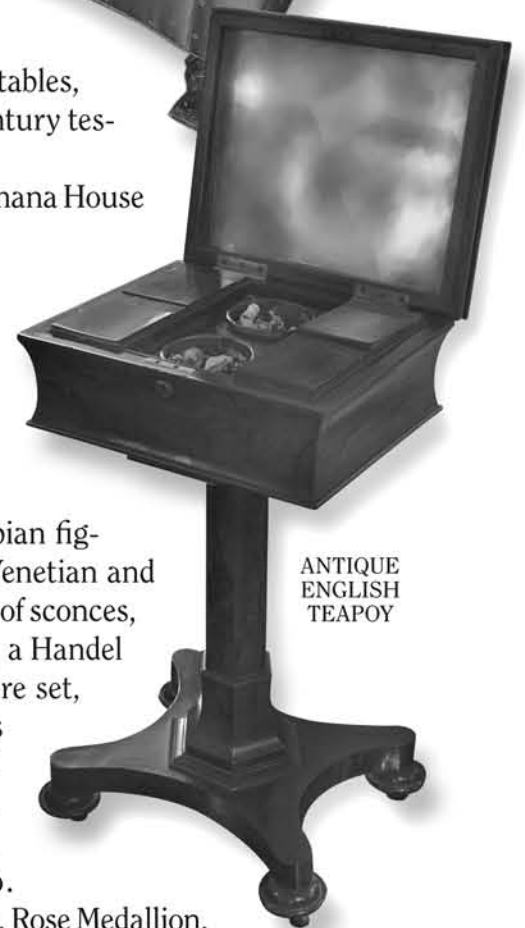

ANTIQUE ENGLISH TEAPOY

RUGS AND TEXTILES

Persian and Chinese carpets in various sizes, styles, and weaves.

**EXHIBITIONS: TUESDAY, JULY 28 • 10AM TO 5PM
WEDNESDAY, JULY 29 • 9AM TO 7PM**

Please visit our website: www.teppergalleries.com, for more information and also sign up for our e-newsletter which previews selected items and photos from our upcoming sales.

K. HUTTER, M. DRAZEN, A. HUTTER, J. ELHARDT, Auctioneers • DCA Lic. 768087, 735059, 912910, 1114018 • Buyers Premium 20%