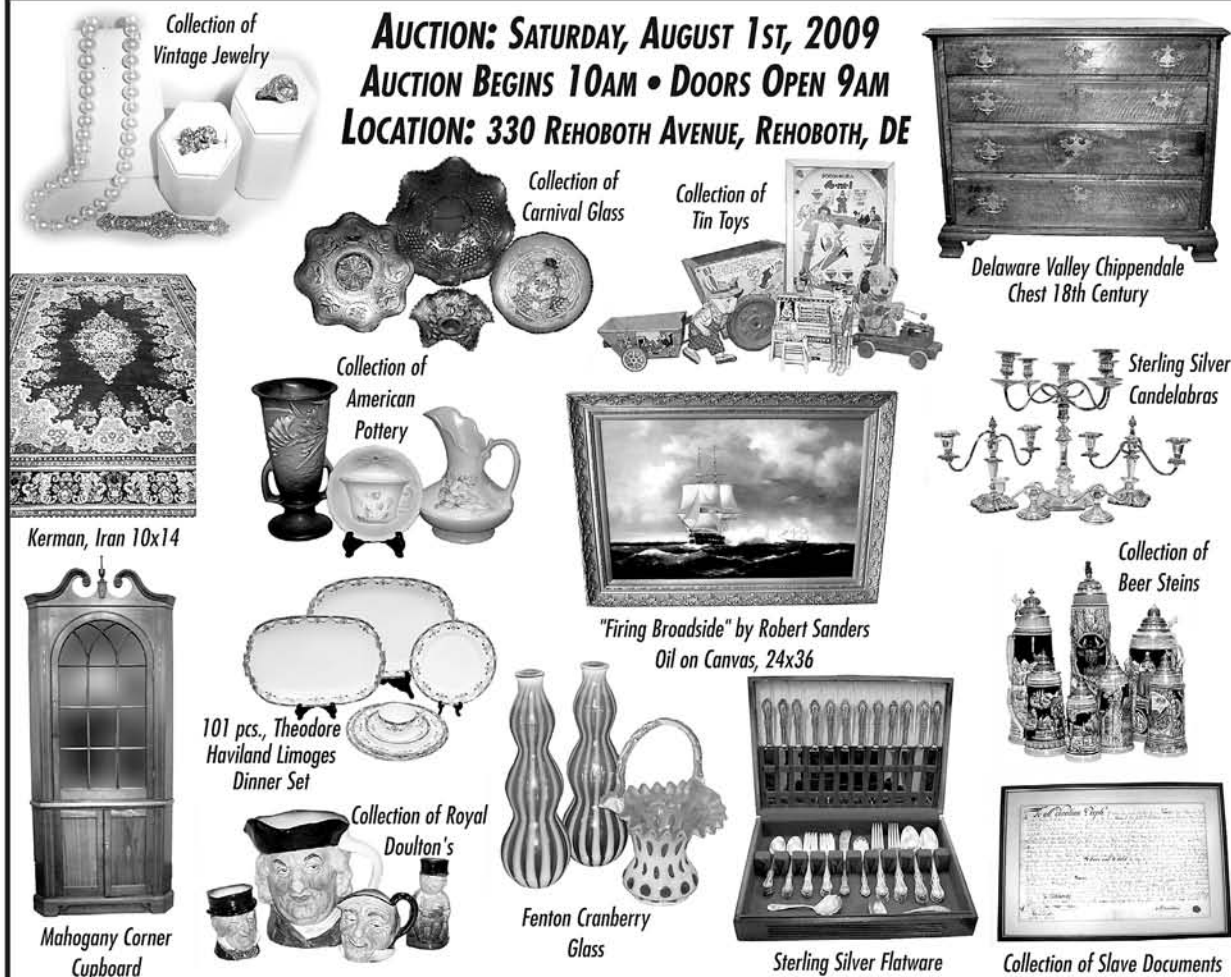

Collection of Vintage Jewelry

Collection of Carnival Glass

Collection of Tin Toys

Delaware Valley Chippendale Chest 18th Century

Collection of American Pottery

Sterling Silver Candelabras

Kerman, Iran 10x14

"Firing Broadside" by Robert Sanders Oil on Canvas, 24x36

Collection of Beer Steins

101 pcs., Theodore Haviland Limoges Dinner Set

Fenton Cranberry Glass

Sterling Silver Flatware

Collection of Slave Documents

Mahogany Corner Cupboard

Jewelry: (Partial Listing) 18KYG Cartier Bracelet; 18KYG Buccellati Leaf Pin; 18YG Em. Dia & Ruby Bracelet 78EM=3cts; 40D=1.25cts; 8R=5cts; Plat Ruby Tiffany Bracelet 24R=4cts; Van Cleef & Arpel Heart Shaped Pin/Pendant w/ Turquoise & Sapphires; 18KYG Cartier Tourmaline & Diamond Ring; T=5cts, 24D=1.50cts; 18KYG Ruby Gent's Ring, E.C. R=5.54cts; 18KWG Sapphire & Diamond Ring, S=4.32cts., 2Br=.80cts; Plat. Dia. Solitaire Ring, Br.=3.55 cts, I/SI2, EGL; 18KYG Ruby & Diamond Ring, R=6.84cts., 14Br.=1.25cts; 18KYG Sapphire & Diamond Bracelet, 7 D=.26cts., 49 S=4.60cts; 9x10mm Opera Length Pearl Neck; 18KYG Emerald & Diamond Ring, 14D=.17cts., 7Em=.65cts; 14KYG Bracelet, 34.09 g; 14KYG $50 Canadian Coin Pendant, Elizabeth II, 1984, 25.36 DWT; 14KY&WG Straight Row Bracelet, 50Br.=1.50cts; 18KWG Old Mine Diamond Ring, Br.=.65cts.; Diamond Bar Pin, 23 Old Mine Dia.=Approx. 6 cts., ca. 1900; Platinum Old Mine Diamond Dinner Ring, 1Br=1.19cts, 22D=approx 1ct, ca. 1920

Furniture: (Partial Listing) Leather-Top Steamer Trunk; Early 19th Century English Mahogany Chippendale Chest of Drawers; 5 Drawer Tall Chest from John Wanamaker w/ Ball & Claw Feet; Heart Pine Harvest Table; Walnut Drop-Leaf w/ Queen Anne Legs, Signed C.M. Wolstenholme, Harbeson, DE, October 10, 1949; Queen Anne Trifid Foot Chair by Cabinet Shop Maker William Simpson; 4 Drawer Chest, ca. 1850; Betsy Ross Rocker; Early American Pine 2 Piece Stepback Pantry; Antique Dough Box with Exposed Dovetails; Hand-carved Red Cherry Convertible Bed, ca.1920; Cabinet Shop Made Chippendale Mirror by Frederick Blizzard, Georgetown, DE, Oct. 1958

Porcelain & Glass: (Partial Listing) T&V Limoges Oyster Plate; Pair of Nippon Vases; Roseville Freesia Vase, 10" ; Hull Bowknot Pattern Wall Pocket; Shawnee Smiley Pitcher and Salt & Pepper; Fenton Cranberry Coin Dot Basket; Royal Doulton "Belle" Figurine, 1967, HN2340; Royal Doulton "Top of the Hill" Figurine, HN1834; Royal Doulton Toby Mug, "Sam Johnson" Pitcher 1949 ; 3 Royal Doulton Character Jugs: James John, Micauber & The Fat Boy; Blue Grape & Cable Northwood Bowl; Green Millersburg Raspberry Wreath Bowl; Collection of Cut Crystal; Waterford Crystal Decanter; Collection of Depression Glass; Collection of Ruby Glass; 60 Piece American Eagle Wedgwood Dinner Set