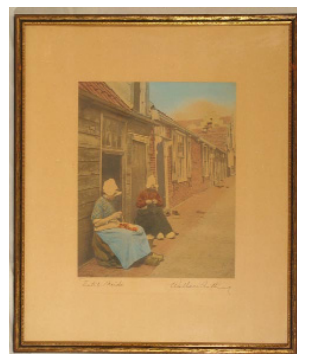

Auction: Friday, May 15th...2 PM

Convention: Saturday, May 16th...8 AM

Hilton Garden Inn, 85 Glastonbury Road
GLASTONBURY, CT 06033

400+ lots of Wallace Nutting Pictures, Books & Furniture, and hand-colored photographs by Charles Sawyer, Fred Thompson, David Davidson, many more. Featuring nearly 100 pictures from the Dick & Dottie Manville Collection. The Auction is open to the general public. WALLACE NUTTING FURNITURE: #452 Sheraton Arm Chair; #359 & #459 Chippendale Side/Arm Chairs; #774 Walnut Mirror; #167 Rushed Stool, Four #392 Ladderback Rushed Side Chairs, more. NUTTING & NUTTING-LIKE PICTURES: Twin Sisters; Wild Rose Bouquet; Donjon, Cheneneau; Dutch Maids; Rose in Bloom; Roses and a Bud; Wavering Footsteps; Rosa's Coming Out; Spring Fishing; Sleeping Canal; Wisteria Gable (Cat); To Meet the Rector; Animals; Men; Children; Gardens; Florals; Seascapes; Foreign; Interiors, Exteriors, Memorabilia; Books, Silhouettes; much more. Charles Sawyer: Good Will Farm; Mackerel Cove; El Capitan; Lake Webb; David Davidson: Gay Head; Whittier's Hearth; more. Fred Thompson: Pequod Avenue; more. Many other hand-colored photographers.